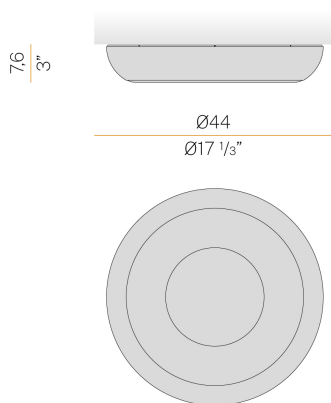

Technical drawing