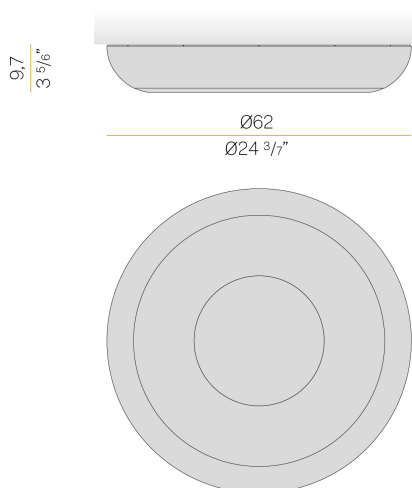

Technical drawing