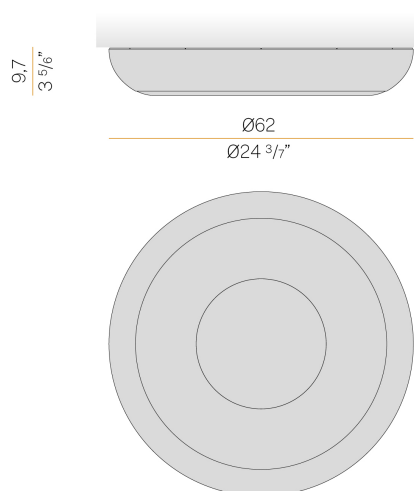

Technical drawing