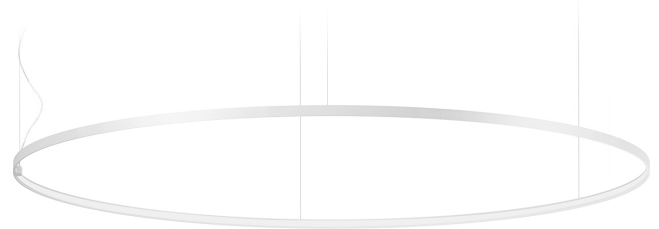

PANZERI

Zero Round

24V DC

M10301.200.0510

● white

Data sheet

CODE	M10301.200.0510
SYSTEM POWER CONSUMPTION	88W
EFFICACY	92.7lm/W
LIGHT SOURCE	LED
LIGHT SOURCE LIFETIME	L70 (B50) 60.000h
COLOUR TEMPERATURE	2700K Ra>90
LIGHT DISTRIBUTION	diffused
POWER SUPPLY	24V DC
DRIVER	remote not included
NOMINAL LUMINOUS FLUX	11340lm
LUMEN OUTPUT	8158lm
EFFICIENCY	71.9%
WEIGHT	2,34 Kg
PROTECTION DEGREE	IP20
COLOUR TOLLERANCES	SDCM 3
PACKING DIMENSIONS	200,0 x 200,0 x 11,0 cm

Single or multiple suspension lighting fixture for interiors, with direct and indirect light emission.

Bended extruded aluminium structure in white, black, bronze, mat brass or titanium polyacrylic paint.

Extruded polycarbonate diffuser with opaline finish.

Suspension kit with griplocks and 5m (196,9") long steel cables.

5m (196,9") long power cable in transparent PVC.

Provided without power canopy.

Technical drawing