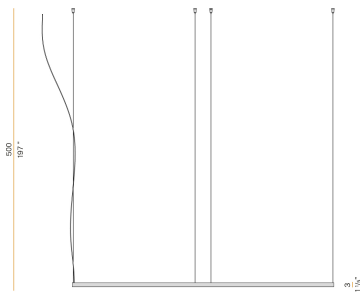

PANZERI

Zero Round

24V DC

M10301.200.0510

● white

Data sheet

CODE	M10301.200.0510
SYSTEM POWER CONSUMPTION	88W
EFFICACY	92.7lm/W
LIGHT SOURCE	LED
LIGHT SOURCE LIFETIME	L70 (B50) 60.000h
COLOUR TEMPERATURE	2700K Ra>90
LIGHT DISTRIBUTION	diffused
POWER SUPPLY	24V DC
DRIVER	remote not included
NOMINAL LUMINOUS FLUX	11340lm
LUMEN OUTPUT	8158lm
EFFICIENCY	71.9%
WEIGHT	2,34 Kg
PROTECTION DEGREE	IP20
COLOUR TOLLERANCES	SDCM 3
PACKING DIMENSIONS	200,0 x 200,0 x 11,0 cm

Single or multiple suspension lighting fixture for interiors, with direct and indirect light emission.

Bended extruded aluminium structure in white, black, bronze, mat brass or titanium polyacrylic paint.

Extruded polycarbonate diffuser with opaline finish.

Suspension kit with griplocks and 5m (196,9") long steel cables.

5m (196,9") long power cable in transparent PVC.

Provided without power canopy.

Technical drawing