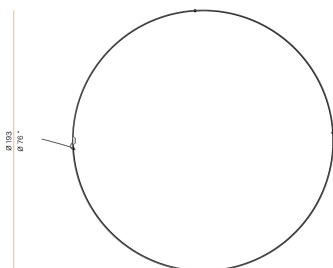

PANZERI

Zero Round

24V DC

M10301.200.0510

● white

Data sheet

CODE	M10301.200.0510
SYSTEM POWER CONSUMPTION	88W
EFFICACY	92.7lm/W
LIGHT SOURCE	LED
LIGHT SOURCE LIFETIME	L70 (B50) 60.000h
COLOUR TEMPERATURE	2700K Ra>90
LIGHT DISTRIBUTION	diffused
POWER SUPPLY	24V DC
DRIVER	remote not included
NOMINAL LUMINOUS FLUX	11340lm
LUMEN OUTPUT	8158lm
EFFICIENCY	71.9%
WEIGHT	2,34 Kg
PROTECTION DEGREE	IP20
COLOUR TOLLERANCES	SDCM 3
PACKING DIMENSIONS	200,0 x 200,0 x 11,0 cm

Extruded polycarbonate diffuser with opaline finish.

Suspension kit with griplocks and 5m (196,9") long steel cables.

5m (196,9") long power cable in transparent PVC.

Provided without power canopy.

Technical drawing