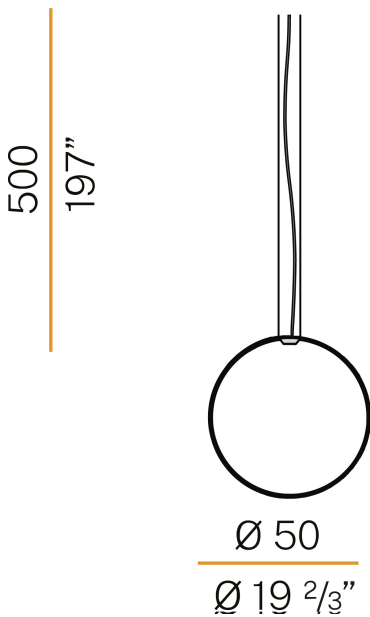

Technical drawing