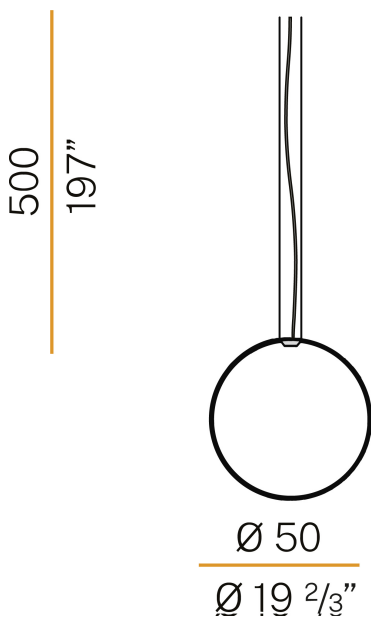

Technical drawing