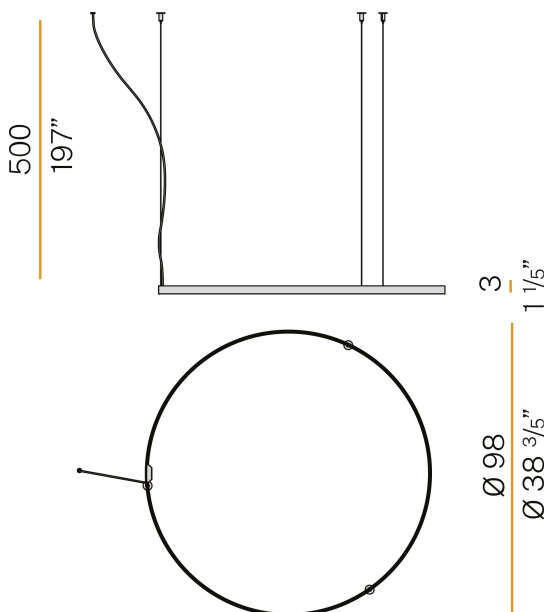

PANZERI

Zero Round

24V DC
M03330.100.0510

titanium

Data sheet

CODE	M03330.100.0510
SYSTEM POWER CONSUMPTION	47W
EFFICACY	86.79lm/W
LIGHT SOURCE	LED
LIGHT SOURCE LIFETIME	L70 (B50) 60.000h
COLOUR TEMPERATURE	2700K Ra>90
LIGHT DISTRIBUTION	diffused
POWER SUPPLY	24V DC
DRIVER	remote not included
NOMINAL LUMINOUS FLUX	5670lm
LUMEN OUTPUT	4079lm
EFFICIENCY	71.9%
WEIGHT	1.43 Kg
PROTECTION DEGREE	IP20
COLOUR TOLLERANCES	SDCM 3
PACKING DIMENSIONS	107,0 x 107,0 x 11,0 cm

Extruded polycarbonate diffuser with opaline finish.

Suspension kit with griplocks and 5m (196,9") long steel cables.

5m (196,9") long power cable in transparent PVC.

Provided without power canopy.

Technical drawing