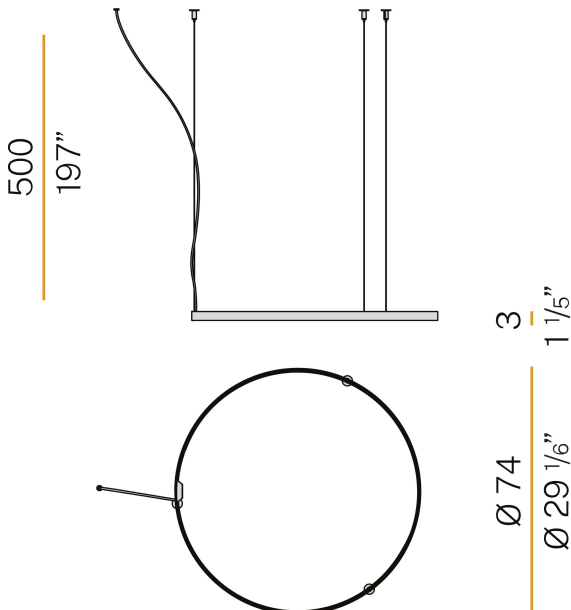

PANZERI

Zero Round

24V DC

M03330.075.0410

titanium

Data sheet

CODE	M03330.075.0410
SYSTEM POWER CONSUMPTION	36W
EFFICACY	84.97lm/W
LIGHT SOURCE	LED
LIGHT SOURCE LIFETIME	L70 (B50) 60.000h
COLOUR TEMPERATURE	3000K Ra>90
LIGHT DISTRIBUTION	diffused
POWER SUPPLY	24V DC
DRIVER	remote not included
NOMINAL LUMINOUS FLUX	4252lm
LUMEN OUTPUT	3059lm
EFFICIENCY	71.9%
WEIGHT	1,12 Kg
PROTECTION DEGREE	IP20
COLOUR TOLLERANCES	SDCM 3
PACKING DIMENSIONS	83,0 x 83,0 x 10,0 cm

Single or multiple suspension lighting fixture for interiors, with direct and indirect light emission.

Bended extruded aluminium structure in white, black, bronze, mat brass or titanium polyacrylic paint.

Extruded polycarbonate diffuser with opaline finish.

Suspension kit with griplocks and 5m (196,9") long steel cables.

5m (196,9") long power cable in transparent PVC.

Provided without power canopy.

Technical drawing