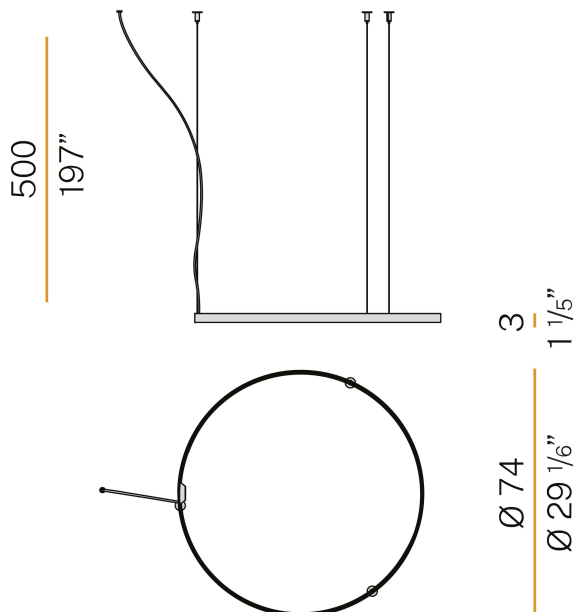

PANZERI

Zero Round

24V DC

M03319.075.0510

 mat brass

Data sheet

CODE	M03319.075.0510
SYSTEM POWER CONSUMPTION	36W
EFFICACY	84.97lm/W
LIGHT SOURCE	LED
LIGHT SOURCE LIFETIME	L70 (B50) 60.000h
COLOUR TEMPERATURE	2700K Ra>90
LIGHT DISTRIBUTION	diffused
POWER SUPPLY	24V DC
DRIVER	remote not included
NOMINAL LUMINOUS FLUX	4252lm
LUMEN OUTPUT	3059lm
EFFICIENCY	71.9%
WEIGHT	1,12 Kg
PROTECTION DEGREE	IP20
COLOUR TOLLERANCES	SDCM 3
PACKING DIMENSIONS	83,0 x 83,0 x 10,0 cm

Single or multiple suspension lighting fixture for interiors, with direct and indirect light emission.

Bended extruded aluminium structure in white, black, bronze, mat brass or titanium polyacrylic paint.

Extruded polycarbonate diffuser with opaline finish.

Suspension kit with griplocks and 5m (196,9") long steel cables.

5m (196,9") long power cable in transparent PVC.

Provided without power canopy.

Technical drawing