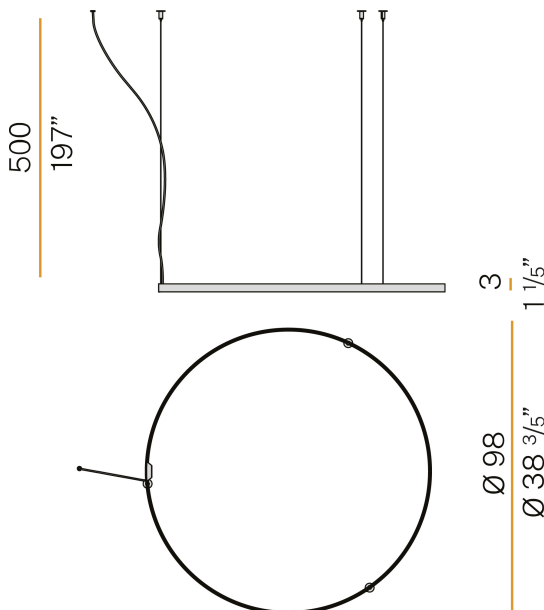

### Data sheet

CODE	M03317.100.0510
SYSTEM POWER CONSUMPTION	47W
EFFICACY	86.79lm/W
LIGHT SOURCE	LED
LIGHT SOURCE LIFETIME	L70 (B50) 60.000h
COLOUR TEMPERATURE	2700K Ra>90
LIGHT DISTRIBUTION	diffused
POWER SUPPLY	24V DC
DRIVER	remote not included
NOMINAL LUMINOUS FLUX	5670lm
LUMEN OUTPUT	4079lm
EFFICIENCY	71.9%
WEIGHT	1.43 Kg
PROTECTION DEGREE	IP20
COLOUR TOLLERANCES	SDCM 3
PACKING DIMENSIONS	107,0 x 107,0 x 11,0 cm

### Technical drawing

3.8  
1 1/2"

32.5  
12 1/4"