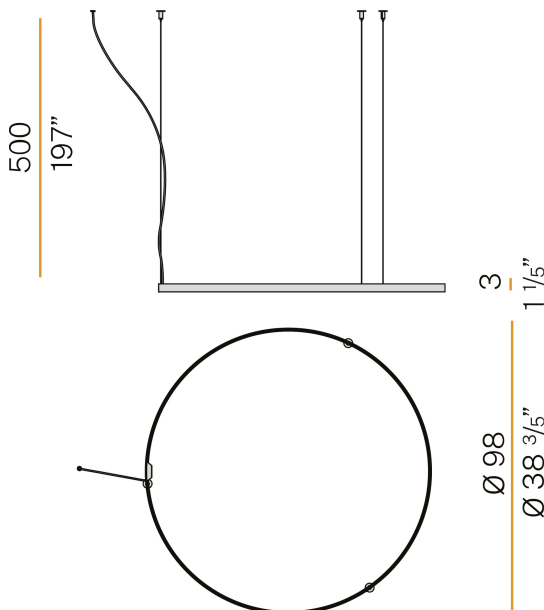

PANZERI

Zero Round

24V DC
M03302.100.0510

● black

Data sheet

CODE	M03302.100.0510
SYSTEM POWER CONSUMPTION	47W
EFFICACY	86.79lm/W
LIGHT SOURCE	LED
LIGHT SOURCE LIFETIME	L70 (B50) 60.000h
COLOUR TEMPERATURE	2700K Ra>90
LIGHT DISTRIBUTION	diffused
POWER SUPPLY	24V DC
DRIVER	remote not included
NOMINAL LUMINOUS FLUX	5670lm
LUMEN OUTPUT	4079lm
EFFICIENCY	71.9%
WEIGHT	1.43 Kg
PROTECTION DEGREE	IP20
COLOUR TOLLERANCES	SDCM 3
PACKING DIMENSIONS	107,0 x 107,0 x 11,0 cm

Extruded polycarbonate diffuser with opaline finish.

Suspension kit with griplocks and 5m (196,9") long steel cables.

5m (196,9") long power cable in transparent PVC.

Provided without power canopy.

Technical drawing