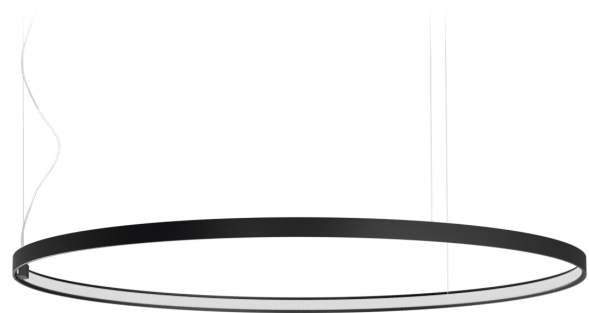

PANZERI

Zero Round

24V DC
M03302.100.0510

● black

Data sheet

CODE	M03302.100.0510
SYSTEM POWER CONSUMPTION	47W
EFFICACY	86.79lm/W
LIGHT SOURCE	LED
LIGHT SOURCE LIFETIME	L70 (B50) 60.000h
COLOUR TEMPERATURE	2700K Ra>90
LIGHT DISTRIBUTION	diffused
POWER SUPPLY	24V DC
DRIVER	remote not included
NOMINAL LUMINOUS FLUX	5670lm
LUMEN OUTPUT	4079lm
EFFICIENCY	71.9%
WEIGHT	1.43 Kg
PROTECTION DEGREE	IP20
COLOUR TOLLERANCES	SDCM 3
PACKING DIMENSIONS	107,0 x 107,0 x 11,0 cm

Single or multiple suspension lighting fixture for interiors, with direct and indirect light emission.

Bended extruded aluminium structure in white, black, bronze, mat brass or titanium polyacrylic paint.

Extruded polycarbonate diffuser with opaline finish.

Suspension kit with griplocks and 5m (196,9") long steel cables.

5m (196,9") long power cable in transparent PVC.

Provided without power canopy.

Technical drawing