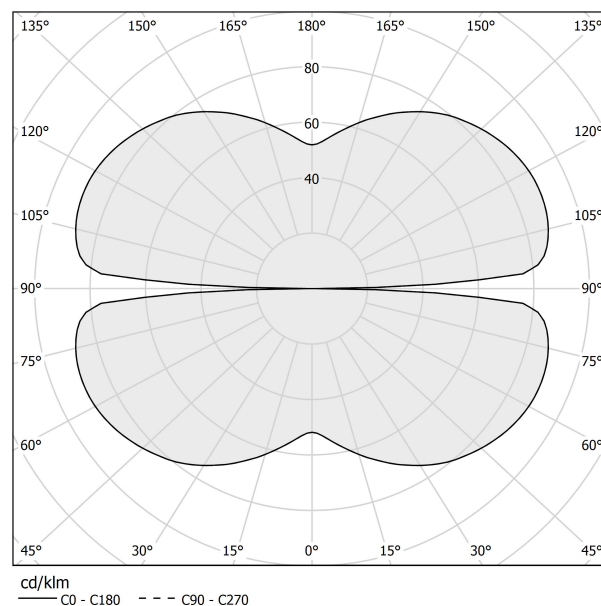

### Data sheet

CODE	M03302.050.0510
SYSTEM POWER CONSUMPTION	25W
EFFICACY	81.56lm/W
LIGHT SOURCE	LED
LIGHT SOURCE LIFETIME	L70 (B50) 60.000h
COLOUR TEMPERATURE	2700K Ra>90
LIGHT DISTRIBUTION	diffused
POWER SUPPLY	24V DC
DRIVER	remote not included
NOMINAL LUMINOUS FLUX	2835lm
LUMEN OUTPUT	2039lm
EFFICIENCY	71.9%
WEIGHT	0.83 Kg
PROTECTION DEGREE	IP20
COLOUR TOLLERANCES	SDCM 3
PACKING DIMENSIONS	58,0 x 58,0 x 10,0 cm

### Technical drawing

### Polar diagram