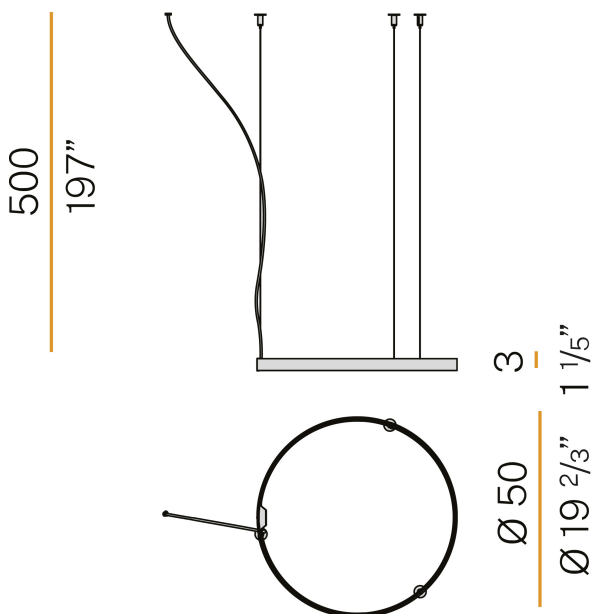

### Data sheet

CODE	M03302.050.0510
SYSTEM POWER CONSUMPTION	25W
EFFICACY	81.56lm/W
LIGHT SOURCE	LED
LIGHT SOURCE LIFETIME	L70 (B50) 60.000h
COLOUR TEMPERATURE	2700K Ra>90
LIGHT DISTRIBUTION	diffused
POWER SUPPLY	24V DC
DRIVER	remote not included
NOMINAL LUMINOUS FLUX	2835lm
LUMEN OUTPUT	2039lm
EFFICIENCY	71.9%
WEIGHT	0.83 Kg
PROTECTION DEGREE	IP20
COLOUR TOLLERANCES	SDCM 3
PACKING DIMENSIONS	58,0 x 58,0 x 10,0 cm

Extruded polycarbonate diffuser with opaline finish.

Suspension kit with griplocks and 5m (196,9") long steel cables.

5m (196,9") long power cable in transparent PVC.

Provided without power canopy.

### Technical drawing

8.8  
1 1/2"

32.5  
12 1/4"