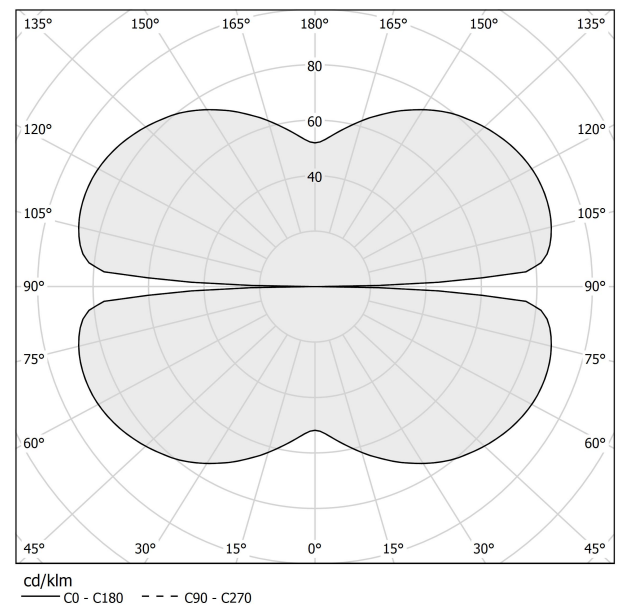

### Data sheet

CODE	M03301.100.0510
SYSTEM POWER CONSUMPTION	47W
EFFICACY	86.79lm/W
LIGHT SOURCE	LED
LIGHT SOURCE LIFETIME	L70 (B50) 60.000h
COLOUR TEMPERATURE	2700K Ra>90
LIGHT DISTRIBUTION	diffused
POWER SUPPLY	24V DC
DRIVER	remote not included
NOMINAL LUMINOUS FLUX	5670lm
LUMEN OUTPUT	4079lm
EFFICIENCY	71.9%
WEIGHT	1.43 Kg
PROTECTION DEGREE	IP20
COLOUR TOLLERANCES	SDCM 3
PACKING DIMENSIONS	107,0 x 107,0 x 11,0 cm

### Technical drawing

### Polar diagram