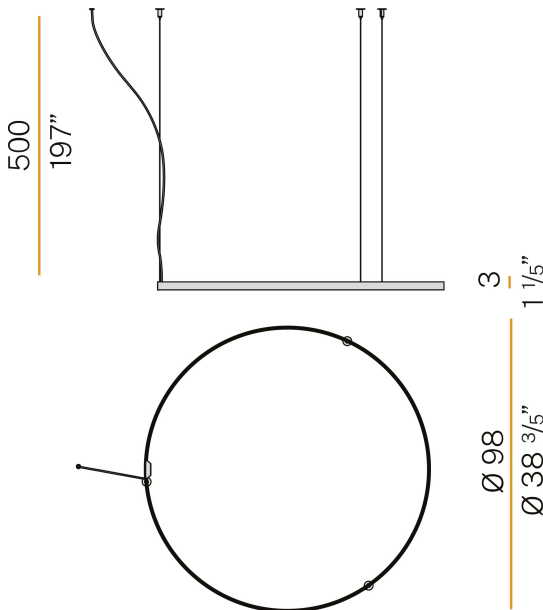

### Data sheet

CODE	M03301.100.0510
SYSTEM POWER CONSUMPTION	47W
EFFICACY	86.79lm/W
LIGHT SOURCE	LED
LIGHT SOURCE LIFETIME	L70 (B50) 60.000h
COLOUR TEMPERATURE	2700K Ra>90
LIGHT DISTRIBUTION	diffused
POWER SUPPLY	24V DC
DRIVER	remote not included
NOMINAL LUMINOUS FLUX	5670lm
LUMEN OUTPUT	4079lm
EFFICIENCY	71.9%
WEIGHT	1.43 Kg
PROTECTION DEGREE	IP20
COLOUR TOLLERANCES	SDCM 3
PACKING DIMENSIONS	107,0 x 107,0 x 11,0 cm

### Technical drawing