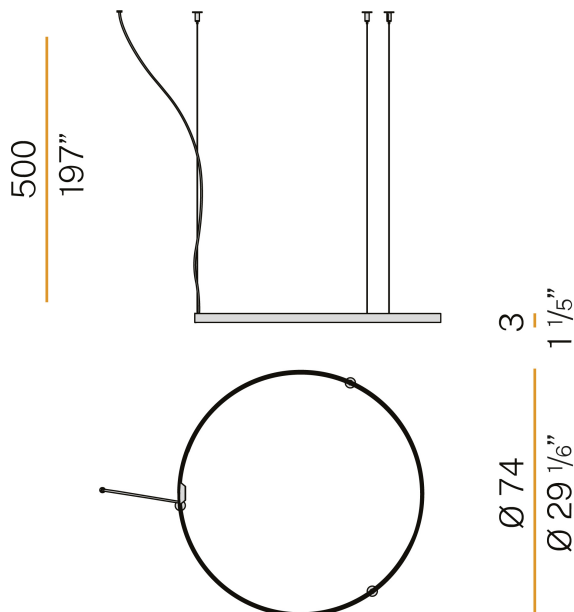

PANZERI

Zero Round

24V DC

M03301.075.0510

● white

Data sheet

CODE	M03301.075.0510
SYSTEM POWER CONSUMPTION	36W
EFFICACY	84.97lm/W
LIGHT SOURCE	LED
LIGHT SOURCE LIFETIME	L70 (B50) 60.000h
COLOUR TEMPERATURE	2700K Ra>90
LIGHT DISTRIBUTION	diffused
POWER SUPPLY	24V DC
DRIVER	remote not included
NOMINAL LUMINOUS FLUX	4252lm
LUMEN OUTPUT	3059lm
EFFICIENCY	71.9%
WEIGHT	1,12 Kg
PROTECTION DEGREE	IP20
COLOUR TOLLERANCES	SDCM 3
PACKING DIMENSIONS	83,0 x 83,0 x 10,0 cm

Single or multiple suspension lighting fixture for interiors, with direct and indirect light emission.

Bended extruded aluminium structure in white, black, bronze, mat brass or titanium polyacrylic paint.

Extruded polycarbonate diffuser with opaline finish.

Suspension kit with griplocks and 5m (196,9") long steel cables.

5m (196,9") long power cable in transparent PVC.

Provided without power canopy.

Technical drawing