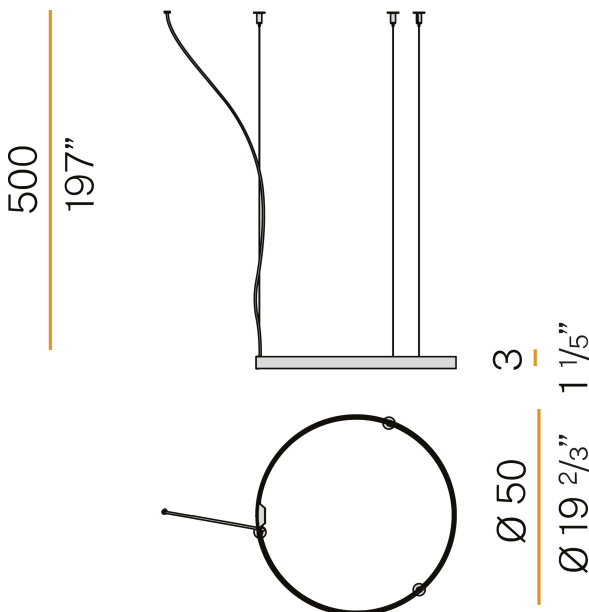

PANZERI

Zero Round

24V DC
M03301.050.0510

● white

Data sheet

CODE	M03301.050.0510
SYSTEM POWER CONSUMPTION	25W
EFFICACY	81.56lm/W
LIGHT SOURCE	LED
LIGHT SOURCE LIFETIME	L70 (B50) 60.000h
COLOUR TEMPERATURE	2700K Ra>90
LIGHT DISTRIBUTION	diffused
POWER SUPPLY	24V DC
DRIVER	remote not included
NOMINAL LUMINOUS FLUX	2835lm
LUMEN OUTPUT	2039lm
EFFICIENCY	71.9%
WEIGHT	0.83 Kg
PROTECTION DEGREE	IP20
COLOUR TOLLERANCES	SDCM 3
PACKING DIMENSIONS	58,0 x 58,0 x 10,0 cm

Single or multiple suspension lighting fixture for interiors, with direct and indirect light emission.

Bended extruded aluminium structure in white, black, bronze, mat brass or titanium polyacrylic paint.

Extruded polycarbonate diffuser with opaline finish.

Suspension kit with griplocks and 5m (196,9") long steel cables.

5m (196,9") long power cable in transparent PVC.

Provided without power canopy.

Technical drawing