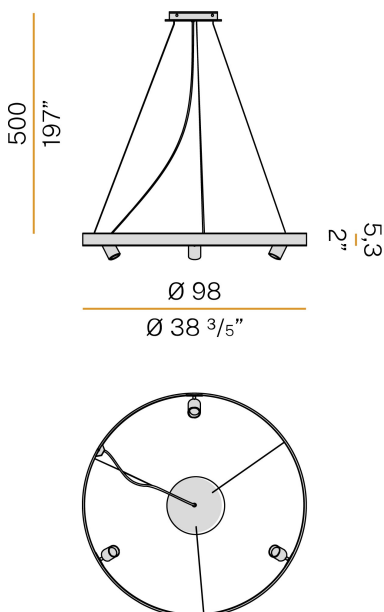

Textured glass screens.

Anti-glare snoots in black thermoplastic material.

5m (196,9") long steel suspension cables.

5m (196,9") long power cable in transparent PVC.

Power canopy with pickled sheet metal ceiling bracket and covering in white, black, bronze, mat brass or titanium polyacrylic paint.

Technical drawing

Polar diagram