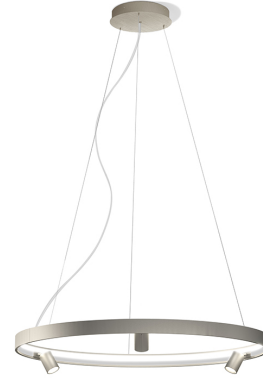

## Arena

220-240V AC dimmable (DALI/Push DIM) and ON-OFF  
L07430.100.0518

titanium

### Data sheet

CODE	L07430.100.0518
SYSTEM POWER CONSUMPTION	92W
EFFICACY	73.17lm/W
LIGHT SOURCE	LED
LIGHT SOURCE LIFETIME	L70 (B50) 60.000h
COLOUR TEMPERATURE	2700K Ra>90
LIGHT DISTRIBUTION	diffused + adjustable
BEAM ANGLE	30°
POWER SUPPLY	220-240V AC
FREQUENCY	50/60Hz
ELECTRICAL CONFIGURATION	dimmable (DALI/Push DIM) and ON-OFF
DRIVER	integrated included
NOMINAL LUMINOUS FLUX	9840lm
LUMEN OUTPUT	6732lm
EFFICIENCY	68.4%
WEIGHT	4.82 Kg
PROTECTION DEGREE	IP20
COLOUR TOLLERANCES	SDCM 3
PACKING DIMENSIONS	107,0 x 107,0 x 11,0 cm

Suspension lighting fixture for interiors, with direct and indirect light emission and swivelling accent light.

Bended extruded aluminium structure in white, black, bronze, mat brass or titanium polyacrylic paint.

Textured glass screens.

Anti-glare snoots in black thermoplastic material.

5m (196,9") long steel suspension cables.

5m (196,9") long power cable in transparent PVC.

Power canopy with pickled sheet metal ceiling bracket and covering in white, black, bronze, mat brass or titanium polyacrylic paint.