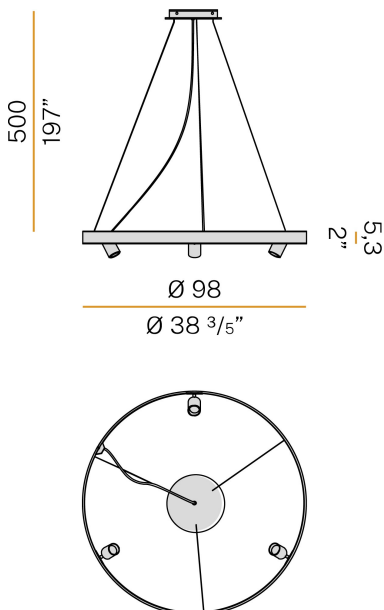

### Data sheet

CODE	L07430.100.0518
SYSTEM POWER CONSUMPTION	92W
EFFICACY	73.17lm/W
LIGHT SOURCE	LED
LIGHT SOURCE LIFETIME	L70 (B50) 60.000h
COLOUR TEMPERATURE	2700K Ra>90
LIGHT DISTRIBUTION	diffused + adjustable
BEAM ANGLE	30°
POWER SUPPLY	220-240V AC
FREQUENCY	50/60Hz
ELECTRICAL CONFIGURATION	dimmable (DALI/Push DIM) and ON-OFF
DRIVER	integrated included
NOMINAL LUMINOUS FLUX	9840lm
LUMEN OUTPUT	6732lm
EFFICIENCY	68.4%
WEIGHT	4.82 Kg
PROTECTION DEGREE	IP20
COLOUR TOLLERANCES	SDCM 3
PACKING DIMENSIONS	107,0 x 107,0 x 11,0 cm

### Technical drawing

### Polar diagram