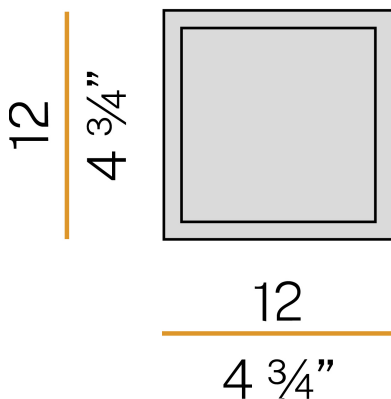

PANZERI

Four

220-240V AC ON-OFF
EP04444.000.0406

 metallized brown

Data sheet

CODE	EP04444.000.0406
SYSTEM POWER CONSUMPTION	10W
EFFICACY	59.5lm/W
LIGHT SOURCE	LED
LIGHT SOURCE LIFETIME	L70 (B50) 60.000h
COLOUR TEMPERATURE	3000K Ra>90
LIGHT DISTRIBUTION	diffused
POWER SUPPLY	220-240V AC
FREQUENCY	50/60Hz
ELECTRICAL CONFIGURATION	ON-OFF
DRIVER	integrated included
NOMINAL LUMINOUS FLUX	850lm
LUMEN OUTPUT	595lm
EFFICIENCY	70%
WEIGHT	0,69 Kg
PROTECTION DEGREE	IP44
COLOUR TOLLERANCES	SDCM 3
PACKING DIMENSIONS	19,0 x 19,0 x 14,0 cm

Technical drawing

Application

Polar diagram