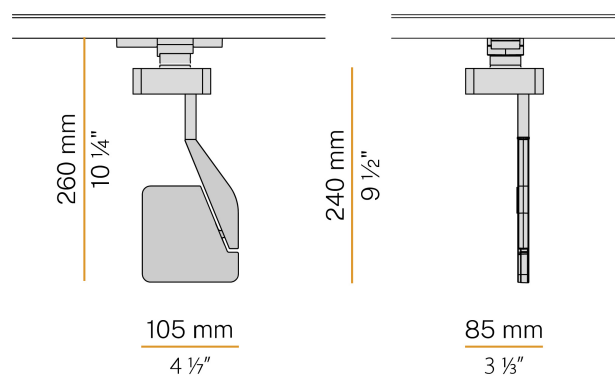

PANZERI

Jackie Spot

220-240V AC ON-OFF
B07701.000.0101

● white

Data sheet

CODE	B07701.000.0101
SYSTEM POWER CONSUMPTION	8,5W
EFFICACY	102.5lm/W
LIGHT SOURCE	LED
LIGHT SOURCE LIFETIME	L90 (B10) 50.000h
COLOUR TEMPERATURE	3000K Ra>80
LIGHT DISTRIBUTION	adjustable
BEAM ANGLE	90°
POWER SUPPLY	220-240V AC
FREQUENCY	50/60Hz
ELECTRICAL CONFIGURATION	ON-OFF
DRIVER	integrated included
NOMINAL LUMINOUS FLUX	1027lm
LUMEN OUTPUT	820lm
EFFICIENCY	79.8%
WEIGHT	0,66 Kg
PROTECTION DEGREE	IP40
COLOUR TOLLERANCES	SDCM 3
PACKING DIMENSIONS	16,0 x 39,0 x 16,0 cm

Lighting fixture for electrified track for interiors, with swivelling light beam.
Pickled sheet metal bracket in polyacrylic paint.
Die-cast aluminium structure in white, black, red or titanium polyacrylic paint.
Die-cast aluminium head rotating on two axes in polyacrylic paint.
Modelled acrylic diffuser with mat finish and double serigraphy.
Equipped with electric and mechanical adapter for three-phase electrified tracks.

Technical drawing

Application

Polar diagram