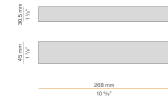

YDV.024.120.A01

Alimentation LED, 120W 24V DC.