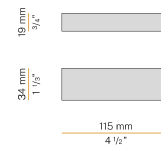

PANZERI

East

Accessories / alimentazione

XM6-15 UNI

Alimentation LED, 2,5÷15W 60÷360mA.