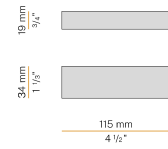

PANZERI

East

Accessories / alimentazione

XM6-15 UNI

Alimentation LED, 2,5÷15W 60÷360mA.