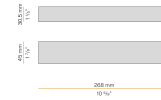

YDV.024.120.A01

Alimentation LED, 120W 24V DC.