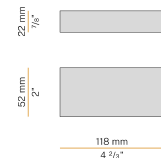

XM6-20 UNI

Alimentation LED, 4*20W 250*700mA.