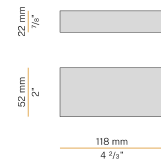

XM6-20 UNI

Alimentation LED, 4x20W 250÷700mA.