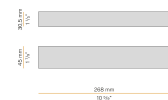

YDV.024.120.A01

Alimentation LED, 120W 24V DC.