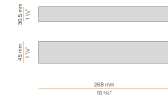

YDV.024.120.A01

Alimentation LED, 120W 24V DC.