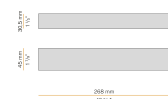

YDV.024.120.A01

Alimentation LED, 120W 24V DC.