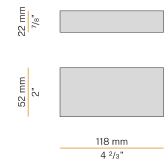

XM6-20 UNI

Alimentation LED, 4x20W 250÷700mA.