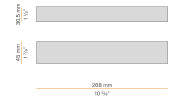

YDV.024.180.A01

Alimentation LED, 180W 24V DC.