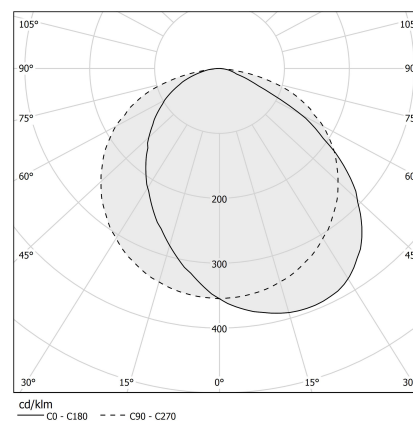

Dimension d'encastrement: 925x58mm (36,4x2,3")

Dessin technique

Application

Diagramme polaire

PANZERI

Manhattan

Accessories / source

YLR005.010.0410 LED STRIP: 5m/5cm 9.6W/m 3000K CRI90 24V 1220lm/m