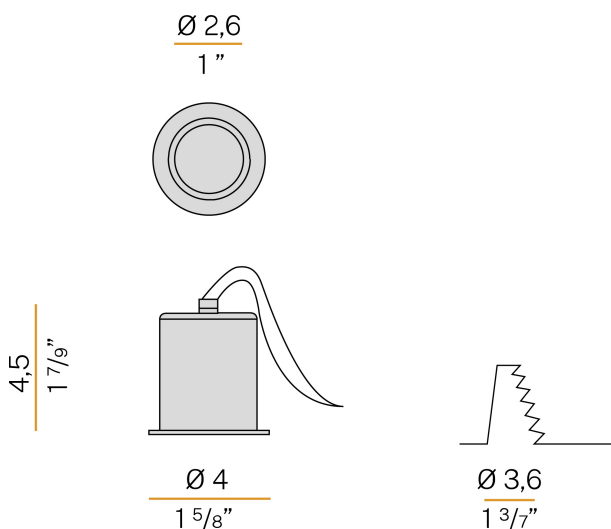

PANZERI

Nick

500mA DC
XR25401.040.2515

● white

Data sheet

CODE	XR25401.040.2515
SYSTEM POWER CONSUMPTION	3W
EFFICACY	56.67lm/W
LIGHT SOURCE	LED
LIGHT SOURCE LIFETIME	L80 (B10) 50.000h
COLOUR TEMPERATURE	3000K Ra>90
LIGHT DISTRIBUTION	flood
BEAM ANGLE	30°
POWER SUPPLY	500mA DC
DRIVER	remote not included
LUMEN OUTPUT	170lm
WEIGHT	0,07 Kg
PROTECTION DEGREE	IP43
SHOCK RESISTANCE RATING	IK07
GLOW WIRE TEST PERFORMANCE	850°
PACKING DIMENSIONS	7,5 x 7,5 x 8,0 cm

Lighting fixture for ceiling built-in installation for interiors, with direct light emission. Built-in structure for permanent false ceilings, in die-cast aluminium in white powder paint.

Textured glass screen.

Anti-glare snoot in black thermoplastic material.

Stainless steel spring clips for false ceiling fixing.

Equipped with 0,3m (11,8") long power cable.

Built-in hole dimension: Ø 36mm (Ø 1,4")

Technical drawing