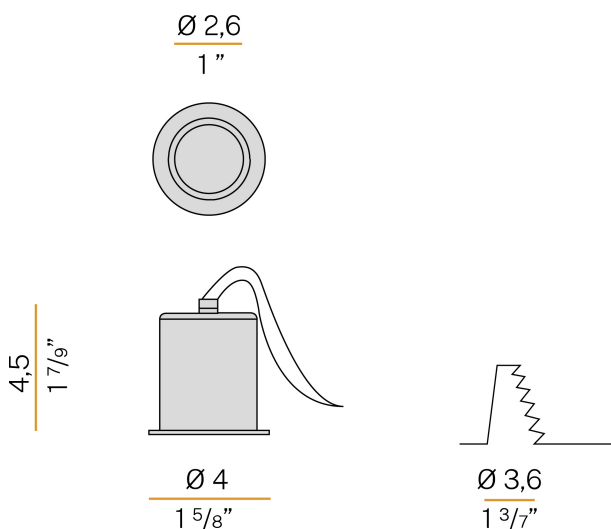

PANZERI

Nick

500mA DC
XR25401.040.1715

white

Data sheet

CODE	XR25401.040.1715
SYSTEM POWER CONSUMPTION	3W
EFFICACY	51lm/W
LIGHT SOURCE	LED
LIGHT SOURCE LIFETIME	L80 (B10) 50.000h
COLOUR TEMPERATURE	2700K Ra>90
LIGHT DISTRIBUTION	flood
BEAM ANGLE	30°
POWER SUPPLY	500mA DC
DRIVER	remote not included
LUMEN OUTPUT	153lm
WEIGHT	0,07 Kg
PROTECTION DEGREE	IP43
SHOCK RESISTANCE RATING	IK07
GLOW WIRE TEST PERFORMANCE	850°
PACKING DIMENSIONS	7,5 x 7,5 x 8,0 cm

Lighting fixture for ceiling built-in installation for interiors, with direct light emission. Built-in structure for permanent false ceilings, in die-cast aluminium in white powder paint.

Textured glass screen.

Anti-glare snoot in black thermoplastic material.

Stainless steel spring clips for false ceiling fixing.

Equipped with 0,3m (11,8") long power cable.

Built-in hole dimension: $\varnothing$ 36mm ($\varnothing$ 1,4")

Technical drawing