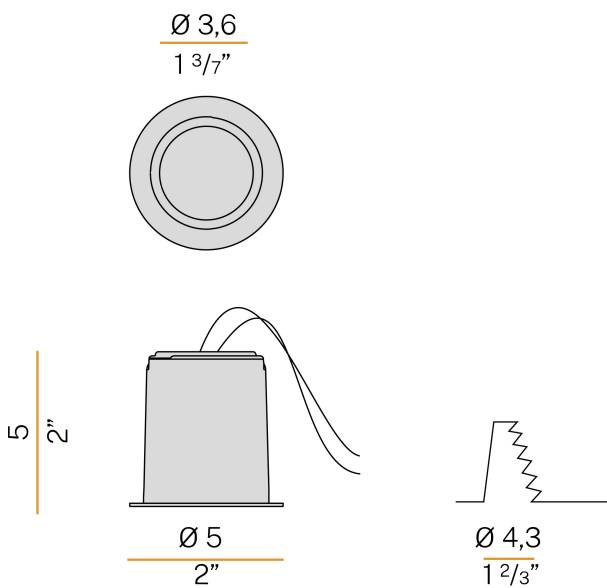

PANZERI

Nick

700mA DC
XR22501.050.1715

white

Data sheet

CODE	XR22501.050.1715
SYSTEM POWER CONSUMPTION	6,5W
EFFICACY	72.33lm/W
LIGHT SOURCE	LED
LIGHT SOURCE LIFETIME	L80 (B10) 50.000h
COLOUR TEMPERATURE	2700K Ra>90
LIGHT DISTRIBUTION	flood
BEAM ANGLE	26°
POWER SUPPLY	700mA DC
DRIVER	remote not included
NOMINAL LUMINOUS FLUX	650lm
LUMEN OUTPUT	434lm
EFFICIENCY	66.8%
WEIGHT	0,09 Kg
PROTECTION DEGREE	IP65 IP20
SHOCK RESISTANCE RATING	IK08
GLOW WIRE TEST PERFORMANCE	850°
PACKING DIMENSIONS	7,5 x 7,5 x 8,0 cm

Silicone gasket.

Diffuser in thermoplastic material with mat finish.

Anti-glare snoot in black thermoplastic material.

Stainless steel spring clips for false ceiling fixing.

Equipped with 0,4m (15,7") long power cable.

Built-in hole dimension: Ø 43mm (Ø 1,7")

Technical drawing

Application

Polar diagram