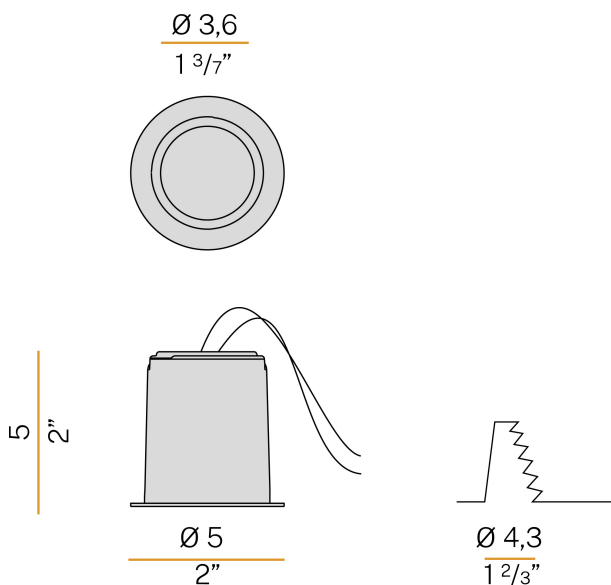

PANZERI

Nick

700mA DC
XR22501.050.1715

● white

Data sheet

CODE	XR22501.050.1715
SYSTEM POWER CONSUMPTION	6,5W
EFFICACY	72.33lm/W
LIGHT SOURCE	LED
LIGHT SOURCE LIFETIME	L80 (B10) 50.000h
COLOUR TEMPERATURE	2700K Ra>90
LIGHT DISTRIBUTION	flood
BEAM ANGLE	26°
POWER SUPPLY	700mA DC
DRIVER	remote not included
NOMINAL LUMINOUS FLUX	650lm
LUMEN OUTPUT	434lm
EFFICIENCY	66.8%
WEIGHT	0,09 Kg
PROTECTION DEGREE	IP65 IP20
SHOCK RESISTANCE RATING	IK08
GLOW WIRE TEST PERFORMANCE	850°
PACKING DIMENSIONS	7,5 x 7,5 x 8,0 cm

Silicone gasket.

Diffuser in thermoplastic material with mat finish.

Anti-glare snoot in black thermoplastic material.

Stainless steel spring clips for false ceiling fixing.

Equipped with 0,4m (15,7") long power cable.

Built-in hole dimension: Ø 43mm (Ø 1,7")

Technical drawing

Application

Polar diagram