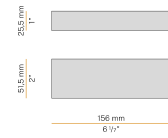

PANZERI

Rally Trim

600mA DC
XR17801.014.2515

white

Data sheet

CODE	XR17801.014.2515
SYSTEM POWER CONSUMPTION	9W
EFFICACY	66.89lm/W
LIGHT SOURCE	LED
COLOUR TEMPERATURE	3000K Ra>90
LIGHT DISTRIBUTION	flood
BEAM ANGLE	30°
POWER SUPPLY	600mA DC
DRIVER	remote not included
NOMINAL LUMINOUS FLUX	900lm
LUMEN OUTPUT	602lm
EFFICIENCY	66.9%
WEIGHT	0,24 Kg
PROTECTION DEGREE	IP20
COLOUR TOLLERANCES	SDCM <3
PACKING DIMENSIONS	0,0 x 0,0 x 0,0 cm

Rectangular lighting fixture for ceiling built-in installation for interiors, with recessed direct light emission made of LED lens with 30° light beam.
Built-in die-cast aluminium structure in iron grey finish, for permanent false ceilings.
Available with white frame and black optics, in 2700K and 3000K versions.
Equipped with 0,4m (15,7") long power cable.
Built-in hole dimension: 139x37mm (5,5x1,5").

Technical drawing

Application

Polar diagram

PANZERI

Rally Trim

Accessories / power supply

XM6-20 D/P MULTI LED driver, 9,2÷28W 200÷900mA, 1-10V/DALI/Push DIM dimmable.

XM6-20 UNI LED driver, 4÷20W 250÷700mA.