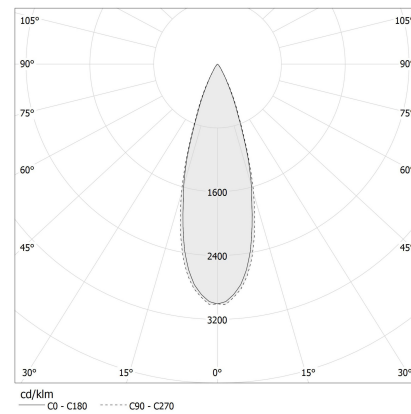

Application

Polar diagram