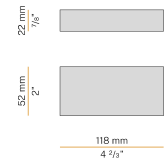

PANZERI

Rally Trim

600mA DC
XR17801.014.2515

white

Data sheet

CODE	XR17801.014.2515
SYSTEM POWER CONSUMPTION	9W
EFFICACY	66.89lm/W
LIGHT SOURCE	LED
COLOUR TEMPERATURE	3000K Ra>90
LIGHT DISTRIBUTION	flood
BEAM ANGLE	30°
POWER SUPPLY	600mA DC
DRIVER	remote not included
NOMINAL LUMINOUS FLUX	900lm
LUMEN OUTPUT	602lm
EFFICIENCY	66.9%
WEIGHT	0,24 Kg
PROTECTION DEGREE	IP20
COLOUR TOLLERANCES	SDCM <3
PACKING DIMENSIONS	0,0 x 0,0 x 0,0 cm

Rectangular lighting fixture for ceiling built-in installation for interiors, with recessed direct light emission made of LED lens with 30° light beam.
Built-in die-cast aluminium structure in iron grey finish, for permanent false ceilings.
Available with white frame and black optics, in 2700K and 3000K versions.
Equipped with 0,4m (15,7") long power cable.
Built-in hole dimension: 139x37mm (5,5x1,5").

Technical drawing

Application

Polar diagram

PANZERI

Rally Trim

Accessories / power supply

XM6-20 D/P MULTI LED driver, 9,2÷28W 200÷900mA, 1-10V/DALI/Push DIM dimmable.

XM6-20 UNI LED driver, 4÷20W 250÷700mA.