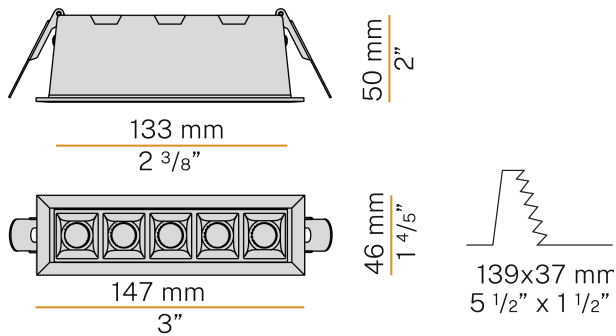

Technical drawing