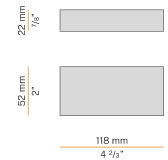

PANZERI

Rally Trim

600mA DC
XR17801.007.2515

white

Data sheet

CODE	XR17801.007.2515
SYSTEM POWER CONSUMPTION	3,6W
EFFICACY	99lm/W
LIGHT SOURCE	LED
COLOUR TEMPERATURE	3000K Ra>90
LIGHT DISTRIBUTION	flood
BEAM ANGLE	30°
POWER SUPPLY	600mA DC
DRIVER	remote not included
NOMINAL LUMINOUS FLUX	360lm
LUMEN OUTPUT	297lm
EFFICIENCY	82,5%
WEIGHT	0,13 Kg
PROTECTION DEGREE	IP20
COLOUR TOLLERANCES	SDCM <3
PACKING DIMENSIONS	0,0 x 0,0 x 0,0 cm

Rectangular lighting fixture for ceiling built-in installation for interiors, with recessed direct light emission made of LED lens with 30° light beam.
Built-in die-cast aluminium structure in iron grey finish, for permanent false ceilings.
Available with white frame and black optics, in 2700K and 3000K versions.
Equipped with 0,4m (15,7") long power cable.
Built-in hole dimension: 66x37mm (2,6x1,5").

Technical drawing

Application

Polar diagram

PANZERI

Rally Trim

Accessories / power supply

XM6-20 D/P MULTI LED driver, 9,2÷28W 200÷900mA, 1-10V/DALI/Push DIM dimmable.

XM6-20 UNI LED driver, 4÷20W 250÷700mA.