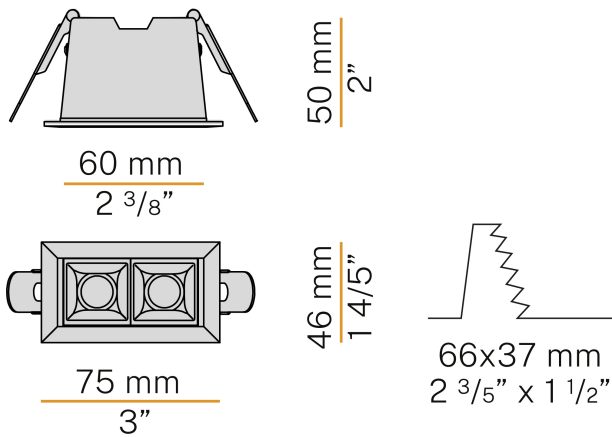

PANZERI

Rally Trim

600mA DC
XR17801.007.2515

white

Data sheet

CODE	XR17801.007.2515
SYSTEM POWER CONSUMPTION	3,6W
EFFICACY	99lm/W
LIGHT SOURCE	LED
COLOUR TEMPERATURE	3000K Ra>90
LIGHT DISTRIBUTION	flood
BEAM ANGLE	30°
POWER SUPPLY	600mA DC
DRIVER	remote not included
NOMINAL LUMINOUS FLUX	360lm
LUMEN OUTPUT	297lm
EFFICIENCY	82,5%
WEIGHT	0,13 Kg
PROTECTION DEGREE	IP20
COLOUR TOLLERANCES	SDCM <3
PACKING DIMENSIONS	0,0 x 0,0 x 0,0 cm

Rectangular lighting fixture for ceiling built-in installation for interiors, with recessed direct light emission made of LED lens with 30° light beam.
Built-in die-cast aluminium structure in iron grey finish, for permanent false ceilings.
Available with white frame and black optics, in 2700K and 3000K versions.
Equipped with 0,4m (15,7") long power cable.
Built-in hole dimension: 66x37mm (2,6x1,5").

Technical drawing

Application

Polar diagram

PANZERI

Rally Trim

Accessories / power supply

XM6-20 D/P MULTI LED driver, 9,2÷28W 200÷900mA, 1-10V/DALI/Push DIM dimmable.

XM6-20 UNI LED driver, 4÷20W 250÷700mA.