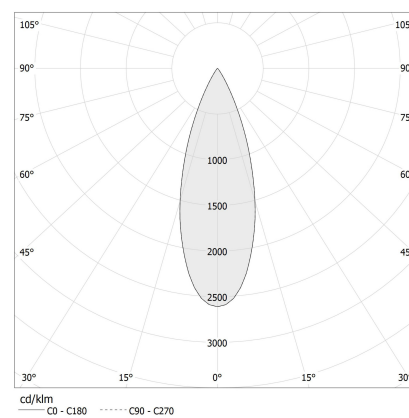

Application

Polar diagram