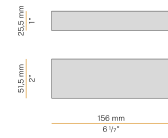

PANZERI

Rally Trim

600mA DC
XR17801.007.2515

white

Data sheet

CODE	XR17801.007.2515
SYSTEM POWER CONSUMPTION	3,6W
EFFICACY	99lm/W
LIGHT SOURCE	LED
COLOUR TEMPERATURE	3000K Ra>90
LIGHT DISTRIBUTION	flood
BEAM ANGLE	30°
POWER SUPPLY	600mA DC
DRIVER	remote not included
NOMINAL LUMINOUS FLUX	360lm
LUMEN OUTPUT	297lm
EFFICIENCY	82,5%
WEIGHT	0,13 Kg
PROTECTION DEGREE	IP20
COLOUR TOLLERANCES	SDCM <3
PACKING DIMENSIONS	0,0 x 0,0 x 0,0 cm

Rectangular lighting fixture for ceiling built-in installation for interiors, with recessed direct light emission made of LED lens with 30° light beam.
Built-in die-cast aluminium structure in iron grey finish, for permanent false ceilings.
Available with white frame and black optics, in 2700K and 3000K versions.
Equipped with 0,4m (15,7") long power cable.
Built-in hole dimension: 66x37mm (2,6x1,5").

Technical drawing

Application

Polar diagram

PANZERI

Rally Trim

Accessories / power supply

XM6-20 D/P MULTI LED driver, 9,2÷28W 200÷900mA, 1-10V/DALI/Push DIM dimmable.

XM6-20 UNI LED driver, 4÷20W 250÷700mA.