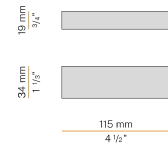

PANZERI

Jessie

Accessories / power supply

XM6-15 UNI

LED driver, 2,5÷15W 60÷360mA.