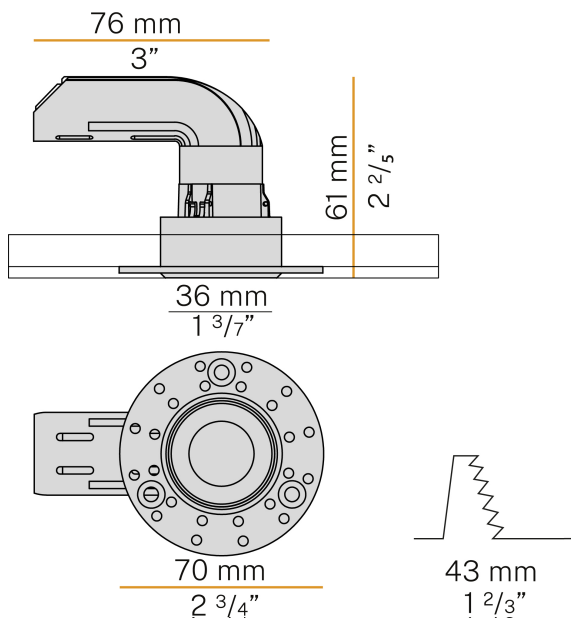

### Data sheet

CODE	XR17402.040.1715
SYSTEM POWER CONSUMPTION	5,2W
EFFICACY	97.2lm/W
LIGHT SOURCE	LED
COLOUR TEMPERATURE	2700K Ra>90
LIGHT DISTRIBUTION	flood
BEAM ANGLE	24°
POWER SUPPLY	300mA DC
DRIVER	remote not included
NOMINAL LUMINOUS FLUX	607lm
LUMEN OUTPUT	486lm
EFFICIENCY	80.1%
WEIGHT	0,12 Kg
PROTECTION DEGREE	IP20
COLOUR TOLLERANCES	SDCM <3
PACKING DIMENSIONS	0,0 x 0,0 x 0,0 cm

24° beam optics available in white and black color.

Flush-mounting structure in white painted aluminium, with a snap-on coupling on the spotlight head for facilitating the installation.

Available in 2700K and 3000K version.

Equipped with 0,4m (15,7") long power cable.

Built-in hole dimension: Ø 43mm (Ø 1,7").

### Technical drawing