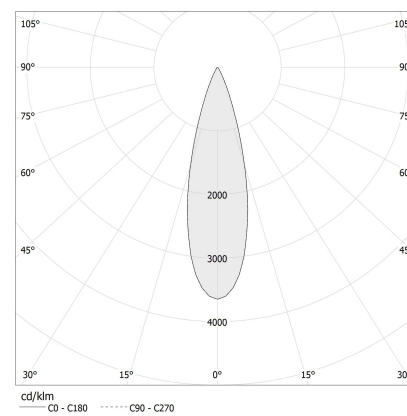

### Data sheet

CODE	XR17402.040.1715
SYSTEM POWER CONSUMPTION	5,2W
EFFICACY	97.2lm/W
LIGHT SOURCE	LED
COLOUR TEMPERATURE	2700K Ra>90
LIGHT DISTRIBUTION	flood
BEAM ANGLE	24°
POWER SUPPLY	300mA DC
DRIVER	remote not included
NOMINAL LUMINOUS FLUX	607lm
LUMEN OUTPUT	486lm
EFFICIENCY	80.1%
WEIGHT	0,12 Kg
PROTECTION DEGREE	IP20
COLOUR TOLLERANCES	SDCM <3
PACKING DIMENSIONS	0,0 x 0,0 x 0,0 cm

Equipped with 0,4m (15,7") long power cable.

Built-in hole dimension: Ø 43mm (Ø 1,7").

### Technical drawing

### Polar diagram