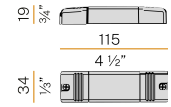

PANZERI

Sid

Accessories / power supply

YDA.070.012.A01

LED driver, 12W 700mA.