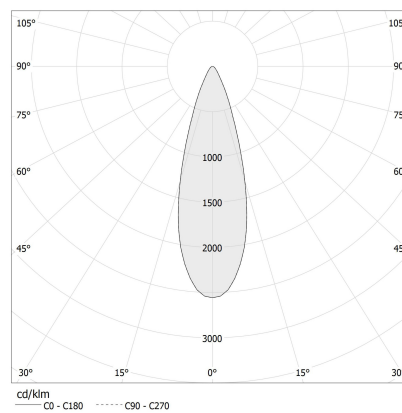

Application

Polar diagram