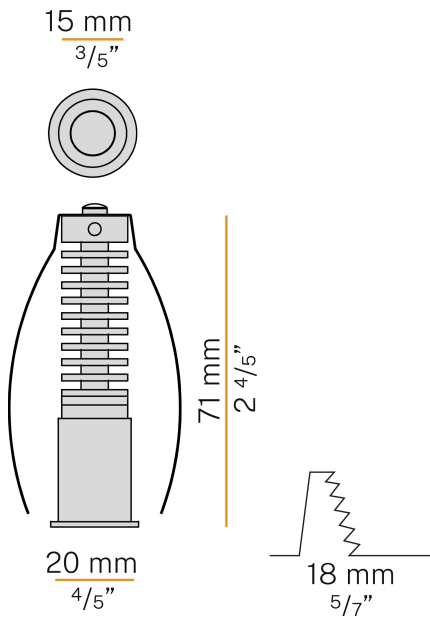

PANZERI

Sid

700mA DC
XR17002.020.2515

● black

Data sheet

CODE	XR17002.020.2515
SYSTEM POWER CONSUMPTION	2,1W
EFFICACY	72lm/W
LIGHT SOURCE	LED
COLOUR TEMPERATURE	3000K Ra>90
LIGHT DISTRIBUTION	flood
BEAM ANGLE	25°
POWER SUPPLY	700mA DC
DRIVER	remote not included
NOMINAL LUMINOUS FLUX	210lm
LUMEN OUTPUT	144lm
EFFICIENCY	68,6%
WEIGHT	0,03 Kg
PROTECTION DEGREE	IP20
COLOUR TOLLERANCES	SDCM <3
PACKING DIMENSIONS	0,0 x 0,0 x 0,0 cm

Lighting fixture for ceiling built-in installation for interiors, with recessed direct light emission source.
Built-in structure for permanent false ceilings, with die-cast aluminium body and thin external frame in white or black powder paint.
Available in 2700K and 3000K version.
Stainless steel spring clips for false ceiling fixing.
Equipped with 0,4m (15,7") long power cable.
Built-in hole dimension: Ø 18mm (Ø 0,7").

Technical drawing