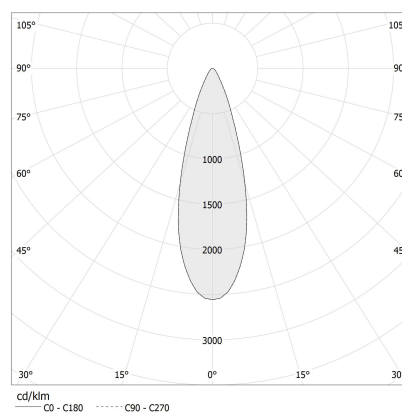

Application

Polar diagram