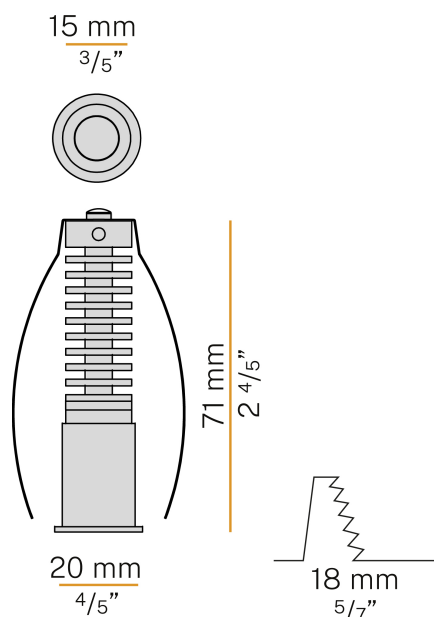

PANZERI

Sid

700mA DC
XR17001.020.2515

white

Data sheet

CODE	XR17001.020.2515
SYSTEM POWER CONSUMPTION	2,1W
EFFICACY	72lm/W
LIGHT SOURCE	LED
COLOUR TEMPERATURE	3000K Ra>90
LIGHT DISTRIBUTION	flood
BEAM ANGLE	25°
POWER SUPPLY	700mA DC
DRIVER	remote not included
NOMINAL LUMINOUS FLUX	210lm
LUMEN OUTPUT	144lm
EFFICIENCY	68,6%
WEIGHT	0,03 Kg
PROTECTION DEGREE	IP20
COLOUR TOLLERANCES	SDCM <3
PACKING DIMENSIONS	0,0 x 0,0 x 0,0 cm

Lighting fixture for ceiling built-in installation for interiors, with recessed direct light emission source.

Built-in structure for permanent false ceilings, with die-cast aluminium body and thin external frame in white or black powder paint.

Available in 2700K and 3000K version.

Stainless steel spring clips for false ceiling fixing.

Equipped with 0,4m (15,7") long power cable.

Built-in hole dimension: Ø 18mm (Ø 0,7").

Technical drawing

Application