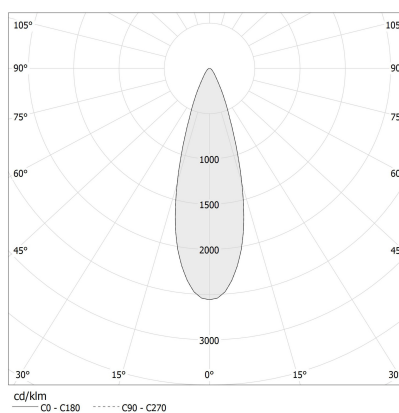

Application

Polar diagram