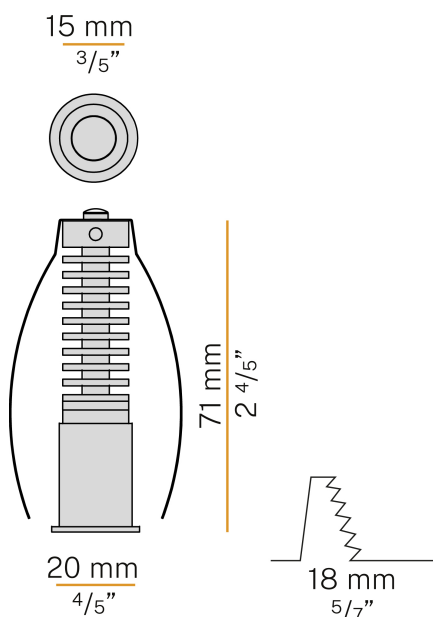

PANZERI

Sid

700mA DC
XR17001.020.1715

● white

Data sheet

CODE	XR17001.020.1715
SYSTEM POWER CONSUMPTION	2,1W
EFFICACY	72lm/W
LIGHT SOURCE	LED
COLOUR TEMPERATURE	2700K Ra>90
LIGHT DISTRIBUTION	flood
BEAM ANGLE	25°
POWER SUPPLY	700mA DC
DRIVER	remote not included
NOMINAL LUMINOUS FLUX	210lm
LUMEN OUTPUT	144lm
EFFICIENCY	68,6%
WEIGHT	0,03 Kg
PROTECTION DEGREE	IP20
COLOUR TOLLERANCES	SDCM <3
PACKING DIMENSIONS	0,0 x 0,0 x 0,0 cm

Lighting fixture for ceiling built-in installation for interiors, with recessed direct light emission source.

Built-in structure for permanent false ceilings, with die-cast aluminium body and thin external frame in white or black powder paint.

Available in 2700K and 3000K version.

Stainless steel spring clips for false ceiling fixing.

Equipped with 0,4m (15,7") long power cable.

Built-in hole dimension: Ø 18mm (Ø 0,7").

Technical drawing

Application