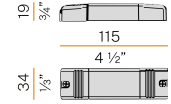

PANZERI

Sid

Accessories / power supply

YDA.070.012.A01

LED driver, 12W 700mA.