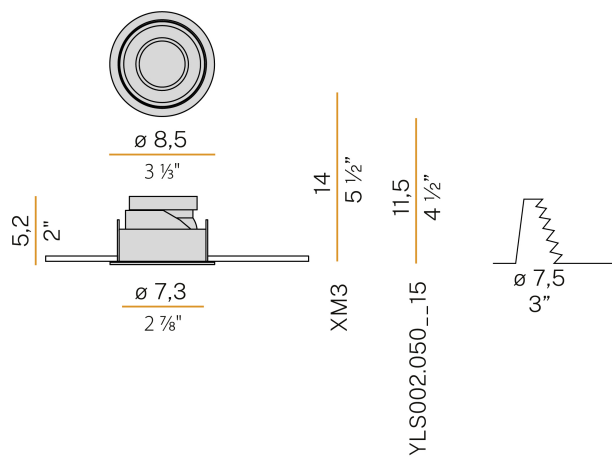

PANZERI

Jarvis

220-240V AC
XR13106.085.0000

● mat black

Data sheet

CODE	XR13106.085.0000
SYSTEM POWER CONSUMPTION	max 10W
LIGHT SOURCE	LED retrofit / halogen
LIGHT SOURCE KIT	not included
COMPATIBLE SOURCES	max 10W GU10
POWER SUPPLY	220-240V AC
FREQUENCY	50/60Hz
WEIGHT	0,13 Kg
PROTECTION DEGREE	IP20
PACKING DIMENSIONS	9,5 x 9,5 x 6,5 cm

Lighting fixture for ceiling built-in installation for interiors, with direct light emission. Built-in structure for permanent false ceilings, in die-cast aluminium in white powder paint. Light source fastening ring in thermoplastic material. Reflector in thermoplastic material with white or mat black finish. Stainless steel spring clips for false ceiling fixing. Built-in hole dimension: \varnothing 75mm (\varnothing 3")

Technical drawing

Application

PANZERI

Jarvis

Accessories / source

YLL001.050.2201

PAR16 LED lamp GU10 7,5W 220-240V AC 3000K Ra>80 608lm 60°, not dimmable, white colour.

YLL002.050.2201

PAR16 LED lamp GU10 7,5W 220-240V AC 3000K Ra>80 608lm 60°, not dimmable, black colour.