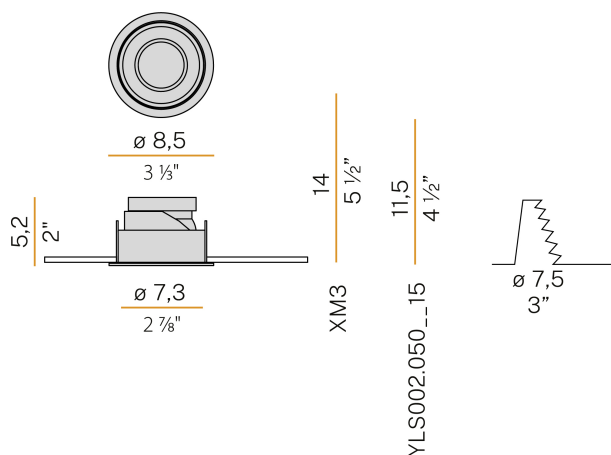

PANZERI

Jarvis

220-240V AC ON-OFF
XR13101.085.2201

● white

Data sheet

CODE	XR13101.085.2201
SYSTEM POWER CONSUMPTION	max 10W
EFFICACY	68lm/W
LIGHT SOURCE	LED retrofit / halogen
LIGHT SOURCE KIT	* included
COMPATIBLE SOURCES	LED retrofit bulb 7,5W GU10 3000K 60° Ra80 680lm (no dimming) * / max 10W GU10
COLOUR TEMPERATURE	3000K Ra>80
LIGHT DISTRIBUTION	wide flood
BEAM ANGLE	60°
POWER SUPPLY	220-240V AC
FREQUENCY	50/60Hz
ELECTRICAL CONFIGURATION	ON-OFF
NOMINAL LUMINOUS FLUX	680lm
LUMEN OUTPUT	680lm
EFFICIENCY	100%
WEIGHT	0,17 Kg
PROTECTION DEGREE	IP20
PACKING DIMENSIONS	0,0 x 0,0 x 0,0 cm

Lighting fixture for ceiling built-in installation for interiors, with direct light emission. Built-in structure for permanent false ceilings, in die-cast aluminium in white powder paint. Light source fastening ring in thermoplastic material. Reflector in thermoplastic material with white or mat black finish. Stainless steel spring clips for false ceiling fixing. Built-in hole dimension: Ø 75mm (Ø 3")

Technical drawing

Application

Polar diagram