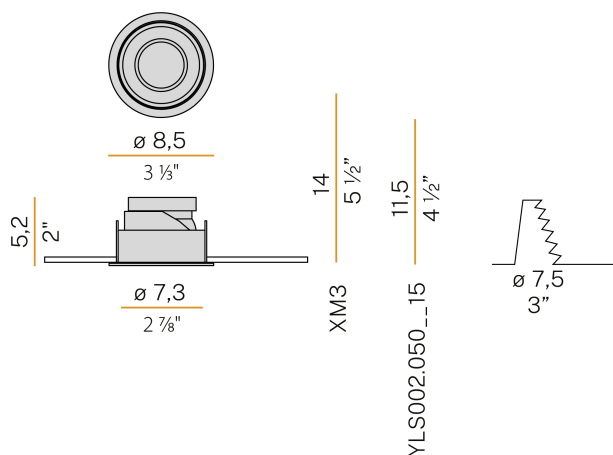

### Data sheet

CODE	XR13101.085.2201
SYSTEM POWER CONSUMPTION	max 10W
EFFICACY	68lm/W
LIGHT SOURCE	LED retrofit / halogen
LIGHT SOURCE KIT	* included
COMPATIBLE SOURCES	LED retrofit bulb 7,5W GU10 3000K 60° Ra80 680lm (no dimming) * / max 10W GU10
COLOUR TEMPERATURE	3000K Ra>80
LIGHT DISTRIBUTION	wide flood
BEAM ANGLE	60°
POWER SUPPLY	220-240V AC
FREQUENCY	50/60Hz
ELECTRICAL CONFIGURATION	ON-OFF
NOMINAL LUMINOUS FLUX	680lm
LUMEN OUTPUT	680lm
EFFICIENCY	100%
WEIGHT	0,17 Kg
PROTECTION DEGREE	IP20
PACKING DIMENSIONS	0,0 x 0,0 x 0,0 cm

Lighting fixture for ceiling built-in installation for interiors, with direct light emission. Built-in structure for permanent false ceilings, in die-cast aluminium in white powder paint. Light source fastening ring in thermoplastic material. Reflector in thermoplastic material with white or mat black finish. Stainless steel spring clips for false ceiling fixing. Built-in hole dimension: Ø 75mm (Ø 3")

### Technical drawing