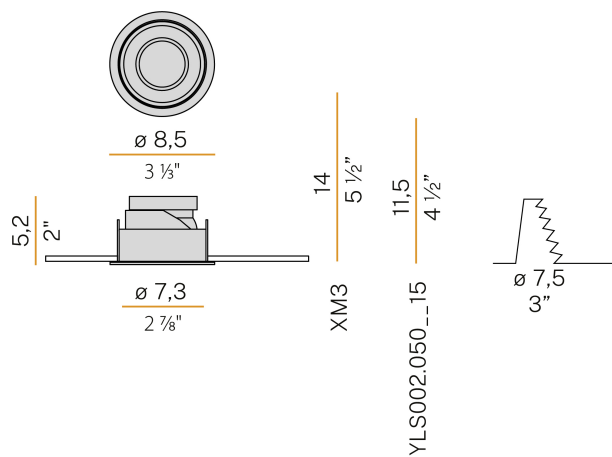

PANZERI

Jarvis

220-240V AC
XR13101.085.0000

● white

Data sheet

CODE	XR13101.085.0000
SYSTEM POWER CONSUMPTION	max 10W
LIGHT SOURCE	LED retrofit / halogen
LIGHT SOURCE KIT	not included
COMPATIBLE SOURCES	max 10W GU10
POWER SUPPLY	220-240V AC
FREQUENCY	50/60Hz
WEIGHT	0,13 Kg
PROTECTION DEGREE	IP20
PACKING DIMENSIONS	9,5 x 9,5 x 6,5 cm

Lighting fixture for ceiling built-in installation for interiors, with direct light emission. Built-in structure for permanent false ceilings, in die-cast aluminium in white powder paint. Light source fastening ring in thermoplastic material. Reflector in thermoplastic material with white or mat black finish. Stainless steel spring clips for false ceiling fixing. Built-in hole dimension: Ø 75mm (Ø 3")

Technical drawing

Application

PANZERI

Jarvis

Accessories / source

YLL001.050.2201

PAR16 LED lamp GU10 7,5W 220-240V AC 3000K Ra>80 608lm 60°, not dimmable, white colour.

YLL002.050.2201

PAR16 LED lamp GU10 7,5W 220-240V AC 3000K Ra>80 608lm 60°, not dimmable, black colour.