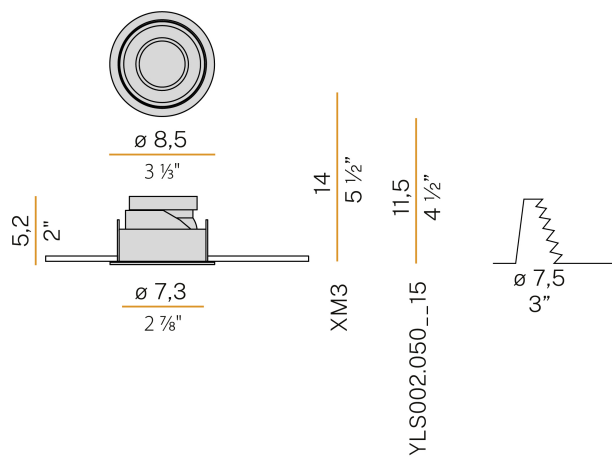

PANZERI

Jarvis

220-240V AC
XR13101.085.0000

● white

Data sheet

CODE	XR13101.085.0000
SYSTEM POWER CONSUMPTION	max 10W
LIGHT SOURCE	LED retrofit / halogen
LIGHT SOURCE KIT	not included
COMPATIBLE SOURCES	max 10W GU10
POWER SUPPLY	220-240V AC
FREQUENCY	50/60Hz
WEIGHT	0,13 Kg
PROTECTION DEGREE	IP20
PACKING DIMENSIONS	9,5 x 9,5 x 6,5 cm

Lighting fixture for ceiling built-in installation for interiors, with direct light emission. Built-in structure for permanent false ceilings, in die-cast aluminium in white powder paint. Light source fastening ring in thermoplastic material. Reflector in thermoplastic material with white or mat black finish. Stainless steel spring clips for false ceiling fixing. Built-in hole dimension: \varnothing 75mm (\varnothing 3")

Technical drawing

Application

PANZERI

Jarvis

Accessories / source

YLL001.050.2201 PAR16 LED lamp GU10 7,5W 220-240V AC 3000K Ra>80 608lm 60°, not dimmable, white colour.

YLL002.050.2201 PAR16 LED lamp GU10 7,5W 220-240V AC 3000K Ra>80 608lm 60°, not dimmable, black colour.