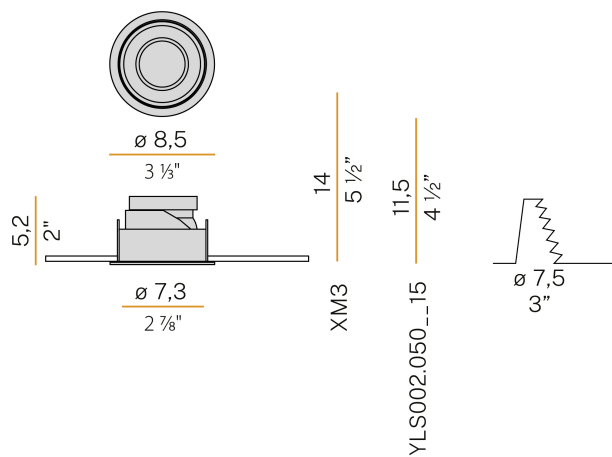

PANZERI

Jarvis

220-240V AC
XR13101.085.0000

● white

Data sheet

CODE	XR13101.085.0000
SYSTEM POWER CONSUMPTION	max 10W
LIGHT SOURCE	LED retrofit / halogen
LIGHT SOURCE KIT	not included
COMPATIBLE SOURCES	max 10W GU10
POWER SUPPLY	220-240V AC
FREQUENCY	50/60Hz
WEIGHT	0,13 Kg
PROTECTION DEGREE	IP20
PACKING DIMENSIONS	9,5 x 9,5 x 6,5 cm

Lighting fixture for ceiling built-in installation for interiors, with direct light emission. Built-in structure for permanent false ceilings, in die-cast aluminium in white powder paint. Light source fastening ring in thermoplastic material. Reflector in thermoplastic material with white or mat black finish. Stainless steel spring clips for false ceiling fixing. Built-in hole dimension: \varnothing 75mm (\varnothing 3")

Technical drawing

Application

PANZERI

Jarvis

Accessories / source

YLL001.050.2201

PAR16 LED lamp GU10 7,5W 220-240V AC 3000K Ra>80 608lm 60°, not dimmable, white colour.

YLL002.050.2201

PAR16 LED lamp GU10 7,5W 220-240V AC 3000K Ra>80 608lm 60°, not dimmable, black colour.