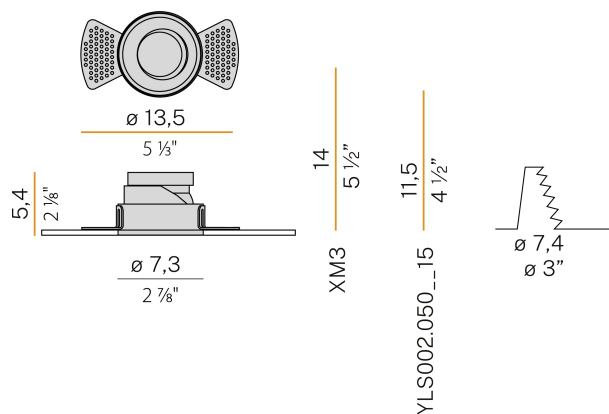

Technical drawing