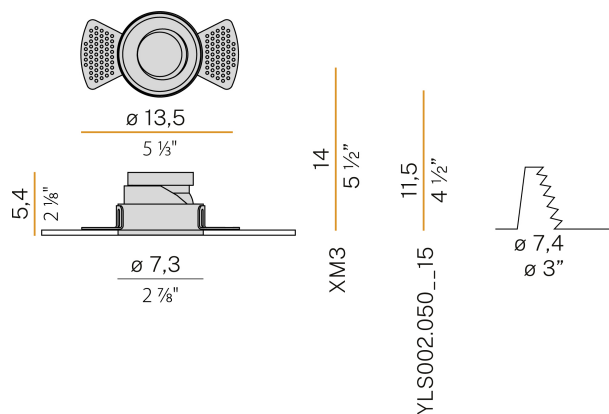

PANZERI

Jarvis

220-240V AC
XR13001.070.0000

● white

Data sheet

| | |
|--------------------------|------------------------|
| CODE | XR13001.070.0000 |
| SYSTEM POWER CONSUMPTION | max 10W |
| LIGHT SOURCE | LED retrofit / halogen |
| LIGHT SOURCE KIT | not included |
| COMPATIBLE SOURCES | max 10W GU10 |
| POWER SUPPLY | 220-240V AC |
| FREQUENCY | 50/60Hz |
| WEIGHT | 0,15 Kg |
| PROTECTION DEGREE | IP20 |
| PACKING DIMENSIONS | 9,5 x 9,5 x 6,5 cm |

Lighting fixture for ceiling built-in installation for interiors, with swivelling light beam.
Total built-in structure for permanent false ceilings, in die-cast aluminium in white powder paint.
Light source fastening ring rotating on two axes, in thermoplastic material.
Reflector in thermoplastic material with white or mat black finish.
Pickled sheet metal brackets for false ceiling fixing in powder paint.
Built-in hole dimension: \varnothing 74mm (\varnothing 3")

Technical drawing

Application

PANZERI

Jarvis

Accessories / source

YLL001.050.2201

PAR16 LED lamp GU10 7,5W 220-240V AC 3000K Ra>80 608lm 60°, not dimmable, white colour.

YLL002.050.2201

PAR16 LED lamp GU10 7,5W 220-240V AC 3000K Ra>80 608lm 60°, not dimmable, black colour.