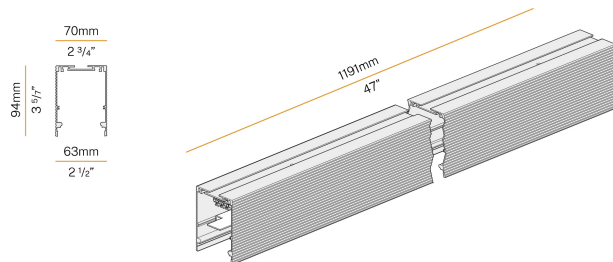

Technical drawing