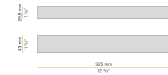

XM150/24 DIM

LED driver, 150W 24V DC, DALI/Push DIM dimmable.