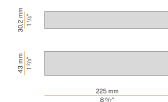

XM60/24 DIM

LED driver, 60W 24V DC, DALI/Push DIM dimmable.