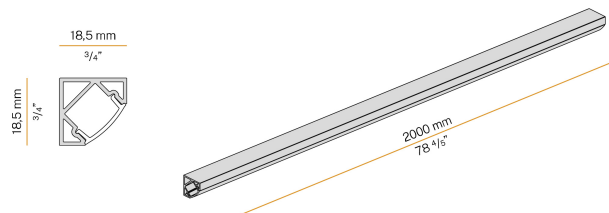

Technical drawing