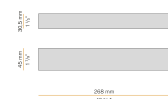

YDV.024.120.A01

LED driver, 120W 24V DC.