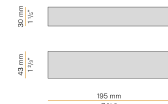

XM35/24 DIM

LED driver, 35W 24V DC, DALI/Push DIM dimmable.