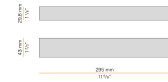

PANZERI

Nook

Accessories / power supply

XM100/24 DIM

LED driver, 100W 24V DC, DALI/Push DIM dimmable.