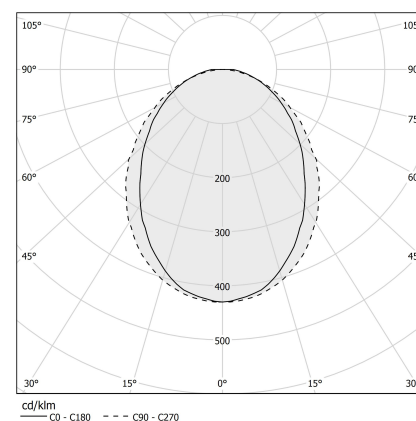

### Data sheet

CODE	XP25001.200.0099
SYSTEM POWER CONSUMPTION	max 17W/m
LIGHT SOURCE	LED
LIGHT DISTRIBUTION	diffused
POWER SUPPLY	24V DC
DRIVER	remote not included
WEIGHT	0,00 Kg
PROTECTION DEGREE	IP40
PACKING DIMENSIONS	0,0 x 0,0 x 0,0 cm
L (mm)	2000
L (in)	78 4/5"

### Technical drawing

### Polar diagram