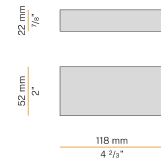

PANZERI

Broadway

Accessories / power supply

XM6-20 UNI LED driver, 4*20W 250=700mA.