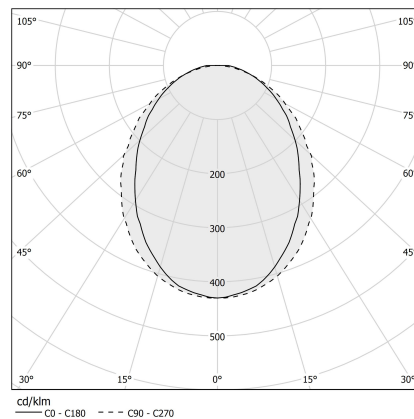

PANZERI

Broadway

24V DC

XP24801.200.0099

● white

Data sheet

CODE	XP24801.200.0099
SYSTEM POWER CONSUMPTION	max 17W/m
LIGHT SOURCE	LED
LIGHT DISTRIBUTION	diffused
POWER SUPPLY	24V DC
DRIVER	remote not included
WEIGHT	0,27 Kg
PROTECTION DEGREE	IP40
PACKING DIMENSIONS	214,0 x 4,0 x 4,0 cm
L (mm)	2000
L (in)	78 4/5"

Technical drawing

Application

Polar diagram

PANZERI

Broadway

Accessories / source

YLR002.017.0410

Strip LED, 5000mm (196,9") 168 LED/m 17,3W/m 24V DC 3000K Ra>90 1810lm/m, to be cut each 42mm (1,7").

YLR002.017.0610

Strip LED, 5000mm (196,9") 168 LED/m 17,3W/m 24V DC 4000K Ra>90 1920lm/m, to be cut each 42mm (1,7").

YLR003.010.0410

Strip LED, 5000mm (196,9") 168 LED/m 9,6W/m 24V DC 3000K Ra>90 930lm/m, to be cut each 42mm (1,7").

YLR003.010.0510

Strip LED, 5000mm (196,9") 168 LED/m 9,6W/m 24V DC 2700K Ra>90 882lm/m, to be cut each 42mm (1,7").

YLR003.010.0610

Strip LED, 5000mm (196,9") 168 LED/m 9,6W/m 24V DC 4000K Ra>90 980lm/m, to be cut each 42mm (1,7").