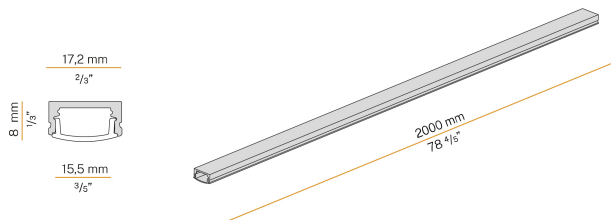

PANZERI

Broadway

24V DC

XP24801.200.0099

● white

Data sheet

CODE	XP24801.200.0099
SYSTEM POWER CONSUMPTION	max 17W/m
LIGHT SOURCE	LED
LIGHT DISTRIBUTION	diffused
POWER SUPPLY	24V DC
DRIVER	remote not included
WEIGHT	0,27 Kg
PROTECTION DEGREE	IP40
PACKING DIMENSIONS	214,0 x 4,0 x 4,0 cm
L (mm)	2000
L (in)	78 4/5"

Technical drawing

Application

Polar diagram

PANZERI

Broadway

Accessories / source

YLR002.017.0410

Strip LED, 5000mm (196,9") 168 LED/m 17,3W/m 24V DC 3000K Ra>90 1810lm/m, to be cut each 42mm (1,7").

YLR002.017.0610

Strip LED, 5000mm (196,9") 168 LED/m 17,3W/m 24V DC 4000K Ra>90 1920lm/m, to be cut each 42mm (1,7").

YLR003.010.0410

Strip LED, 5000mm (196,9") 168 LED/m 9,6W/m 24V DC 3000K Ra>90 930lm/m, to be cut each 42mm (1,7").

YLR003.010.0510

Strip LED, 5000mm (196,9") 168 LED/m 9,6W/m 24V DC 2700K Ra>90 882lm/m, to be cut each 42mm (1,7").

YLR003.010.0610

Strip LED, 5000mm (196,9") 168 LED/m 9,6W/m 24V DC 4000K Ra>90 980lm/m, to be cut each 42mm (1,7").