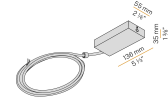

XM2038/46-3

Power supply kit with white canopy, 3 pole power cable with lenght 2,2m (86,6").