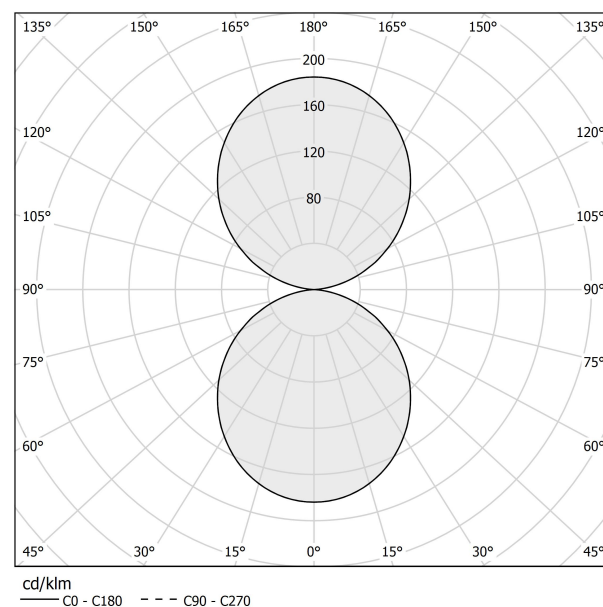

Polar diagram