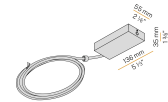

XM2038/46-5

Power supply kit with white canopy, 5 pole power cable with lenght 2,2m (86,6").