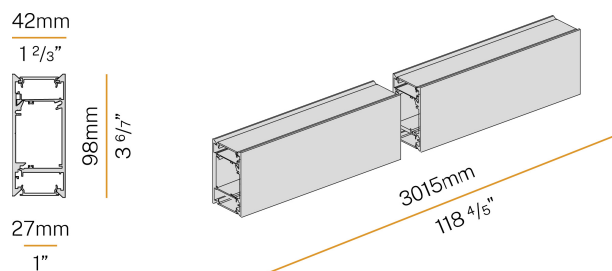

Technical drawing