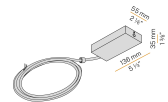

Power supply kit with white canopy, 3 pole power cable with length 2,2m (86,6").

XM2038/46-5

Power supply kit with white canopy, 5 pole power cable with length 2,2m (86,6").

PANZERI

Giano

Accessories / diffusion