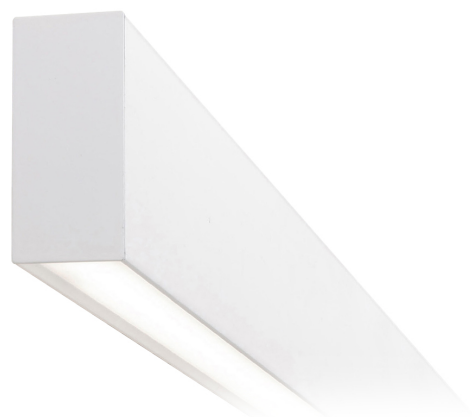

PANZERI

Giano

220-240V AC

XP24646.200.0099

 white/opal screen

Data sheet

CODE	XP24646.200.0099
SYSTEM POWER CONSUMPTION	max 48W/m
LIGHT SOURCE	LED
LIGHT DISTRIBUTION	diffused
POWER SUPPLY	220-240V AC
FREQUENCY	50/60Hz
DRIVER	integrated not included
WEIGHT	4,66 Kg
PROTECTION DEGREE	IP40
GLOW WIRE TEST PERFORMANCE	850°
PACKING DIMENSIONS	12,5 x 224,0 x 14,0 cm
L (mm)	2015
L (in)	79 2/5"

Modular profile for suspended or wall installation for interiors, with direct and indirect light emission.

Extruded aluminium structure in RAL 9003 white or black powder paint.

Extruded polycarbonate diffusers with opaline finish.