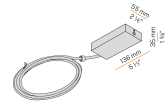

Power supply kit with white canopy, 3 pole power cable with length 2,2m (86,6").

XM2038/46-5

Power supply kit with white canopy, 5 pole power cable with length 2,2m (86,6").

PANZERI

Giano

Accessories / diffusion