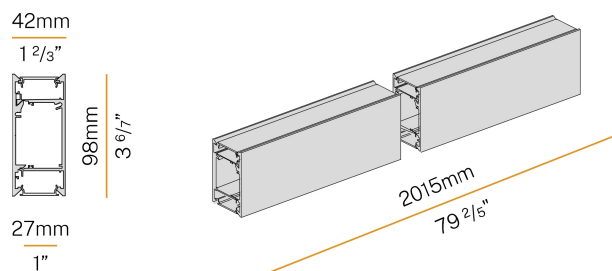

Technical drawing