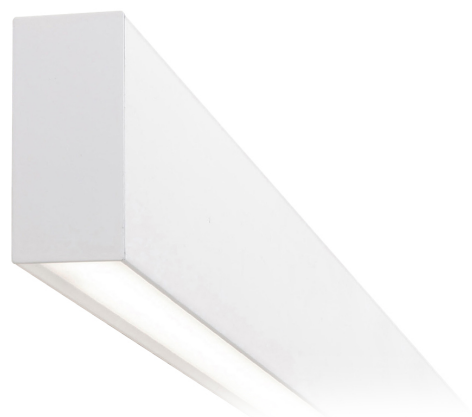

PANZERI

Giano

220-240V AC

XP24646.100.0099

 white/opal screen

Data sheet

CODE	XP24646.100.0099
SYSTEM POWER CONSUMPTION	max 48W/m
LIGHT SOURCE	LED
LIGHT DISTRIBUTION	diffused
POWER SUPPLY	220-240V AC
FREQUENCY	50/60Hz
DRIVER	integrated not included
WEIGHT	2,35 Kg
PROTECTION DEGREE	IP40
GLOW WIRE TEST PERFORMANCE	850°
PACKING DIMENSIONS	12,5 x 141,0 x 14,0 cm
L (mm)	1015
L (in)	40"

Modular profile for suspended or wall installation for interiors, with direct and indirect light emission.

Extruded aluminium structure in RAL 9003 white or black powder paint.

Extruded polycarbonate diffusers with opaline finish.