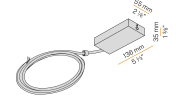

PANZERI

Giano

Accessories / power supply

XM2038/46-3

Power supply kit with white canopy, 3 pole power cable with length 2,2m (86,6").

XM2038/46-5

Power supply kit with white canopy, 5 pole power cable with length 2,2m (86,6").