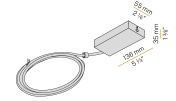

PANZERI

Giano

Accessories / power supply

XM2038/46-3

Power supply kit with white canopy, 3 pole power cable with length 2,2m (86,6").