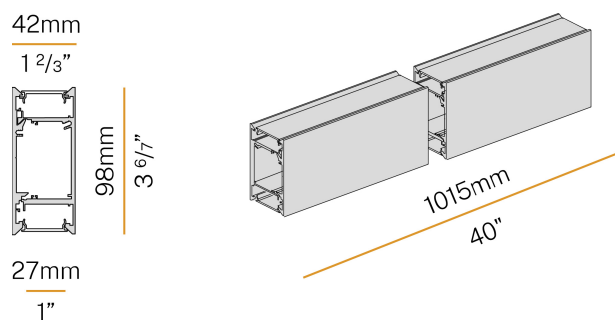

Technical drawing