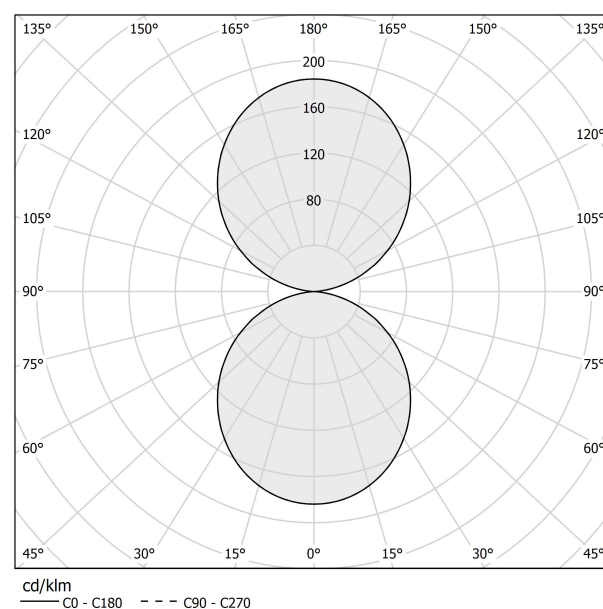

Polar diagram