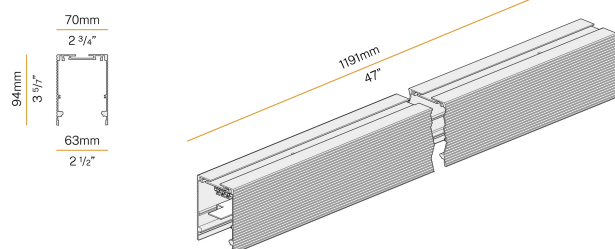

Technical drawing