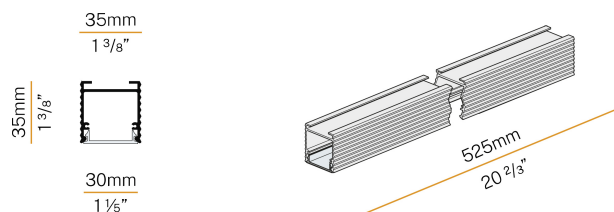

PANZERI

Brooklyn Out

24V DC
XP2033-50TRACK

 white/opal screen

Data sheet

CODE	XP2033-50TRACK
SYSTEM POWER CONSUMPTION	max 24W/m
LIGHT SOURCE	LED
LIGHT DISTRIBUTION	diffused
POWER SUPPLY	24V DC
DRIVER	remote not included
WEIGHT	0,34 Kg
PROTECTION DEGREE	IP20
SHOCK RESISTANCE RATING	IK08
GLOW WIRE TEST PERFORMANCE	850°
PACKING DIMENSIONS	6,0 x 6,0 x 65,0 cm
L (mm)	525
L (in)	20 2/3"

Modular profile for suspended or ceiling installation for interiors, with direct light emission.

Extruded aluminium structure in RAL 9003 white powder paint.

Extruded polycarbonate diffuser with opaline finish.

Light modules and driver to be ordered separately.

Connection, fastening, joining and closing accessories to be ordered separately.

Technical drawing

Application

Polar diagram