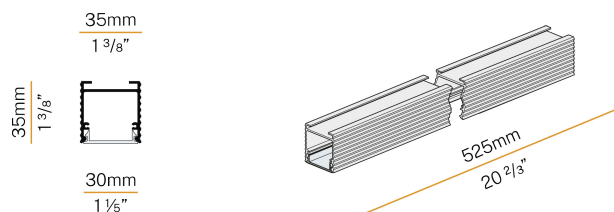

### Data sheet

CODE	XP2033-50TRACK
SYSTEM POWER CONSUMPTION	max 24W/m
LIGHT SOURCE	LED
LIGHT DISTRIBUTION	diffused
POWER SUPPLY	24V DC
DRIVER	remote not included
WEIGHT	0,34 Kg
PROTECTION DEGREE	IP20
SHOCK RESISTANCE RATING	IK08
GLOW WIRE TEST PERFORMANCE	850°
PACKING DIMENSIONS	6,0 x 6,0 x 65,0 cm
L (mm)	525
L (in)	20 2/3"

Modular profile for suspended or ceiling installation for interiors, with direct light emission.

Extruded aluminium structure in RAL 9003 white powder paint.

Extruded polycarbonate diffuser with opaline finish.