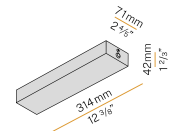

XM2033-T150W DIM

Power supply kit with white canopy and 150W DALI/Push DIM dimmable driver.