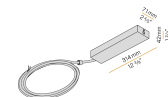

XM2033-ST120W

Power supply kit with white canopy, 120W driver, power cable with length 2,2m (86,6").

XM2033-ST150W DIM

Power supply kit with white canopy, 150W DALI/Push DIM dimmable driver, power cable with length 2,2m (86,6").