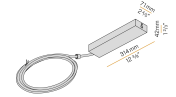

PANZERI

Brooklyn Out

Accessories / power supply

XM2033-ST120W

Power supply kit with white canopy, 120W driver, power cable with length 2,2m (86,6").

XM2033-ST150W DIM

Power supply kit with white canopy, 150W DALI/Push DIM dimmable driver, power cable with length 2,2m (86,6").