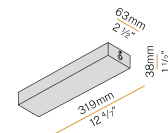

XM2033-T120W

Power supply kit with white canopy and 120W driver.