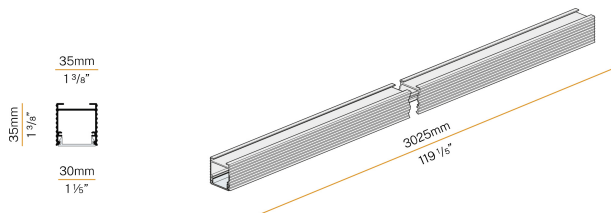

Technical drawing