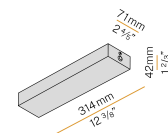

XM2033-T150W DIM

Power supply kit with white canopy and 150W DALI/Push DIM dimmable driver.