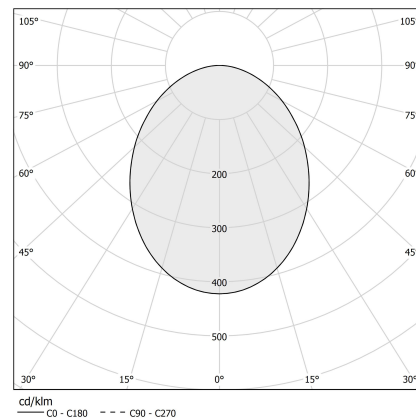

Application

Polar diagram