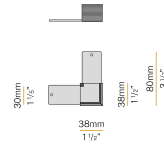

XM2033-U90 XP

Connection joint for two lines of modular profiles with level junction 90°, for suspended or ceiling installation.