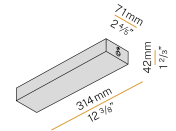

XM2033-T150W DIM

Power supply kit with white canopy and 150W DALI/Push DIM dimmable driver.