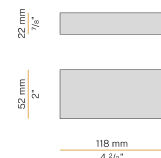

XM6-20 UNI

LED driver, 4x20W 250±700mA.