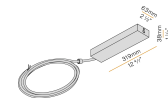

XM2033-ST120W

Power supply kit with white canopy, 120W driver, power cable with length 2,2m (86,6").

XM2033-ST150W DIM

Power supply kit with white canopy, 150W DALI/Push DIM dimmable driver, power cable with length 2,2m (86,6").