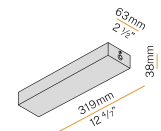

XM2033-T120W

Power supply kit with white canopy and 120W driver.