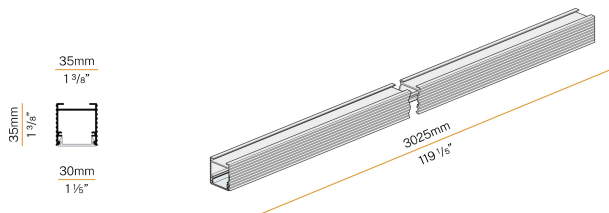

Technical drawing