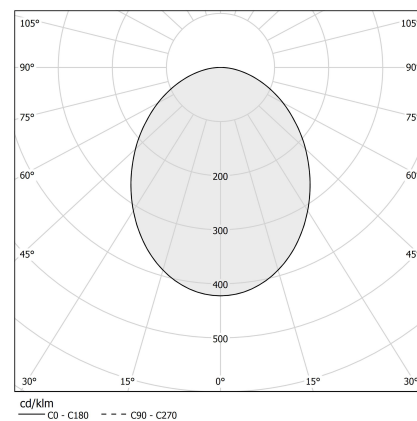

Application

Polar diagram