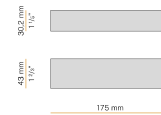

XM18/24 DIM

LED driver, 18W 24V DC, DALI/Push DIM dimmable.