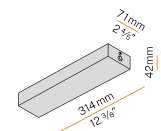

XM2033-T150W DIM

Power supply kit with white canopy and 150W DALI/Push DIM dimmable driver.