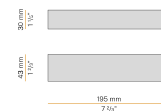

XM35/24 DIM

LED driver, 35W 24V DC, DALI/Push DIM dimmable.